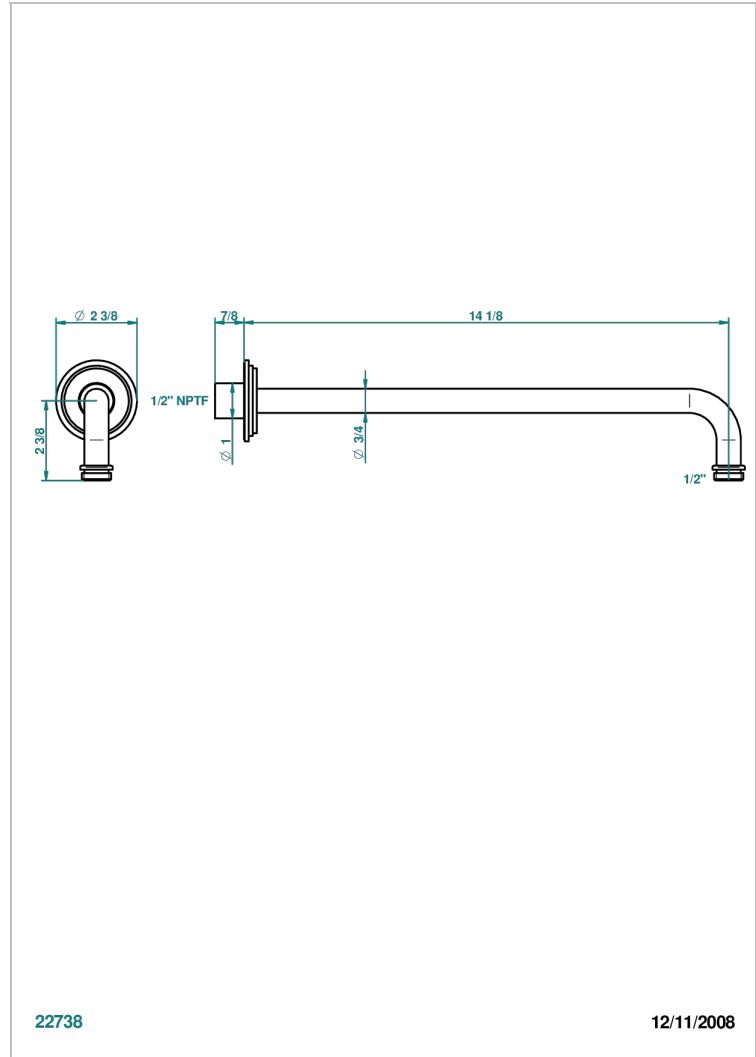

# FAUBOURG WHITE PORCELAIN

G2K-84BC/US

Horizontal shower arm, 90° 14" long

THG<sup>®</sup>  
PARIS

22738

12/11/2008

## CHARACTERISTIC

- Faubourg White Porcelain
- Horizontal shower arm, 90° 14" long