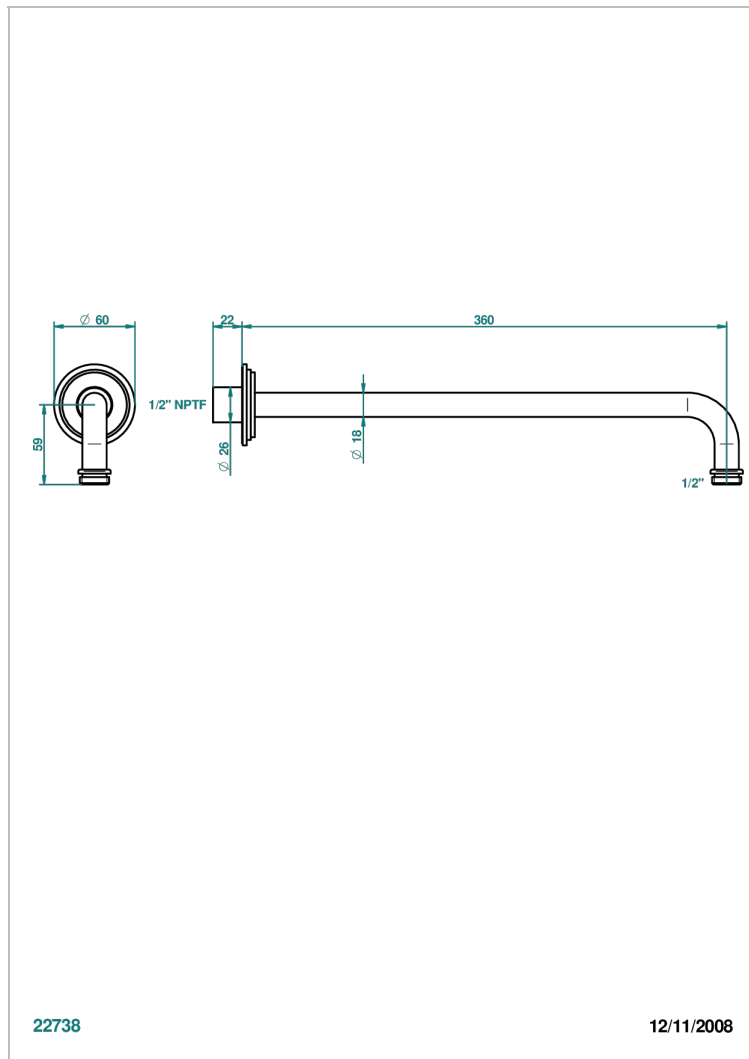

FAUBOURG WHITE PORCELAIN WITH LEVER HANDLES

G2J-84BC/US

Horizontal shower arm, 90° 14" long

CHARACTERISTIC

- Faubourg White Porcelain with lever handles
- Horizontal shower arm, 90° 14" long

AVAILABLE FINITIONS