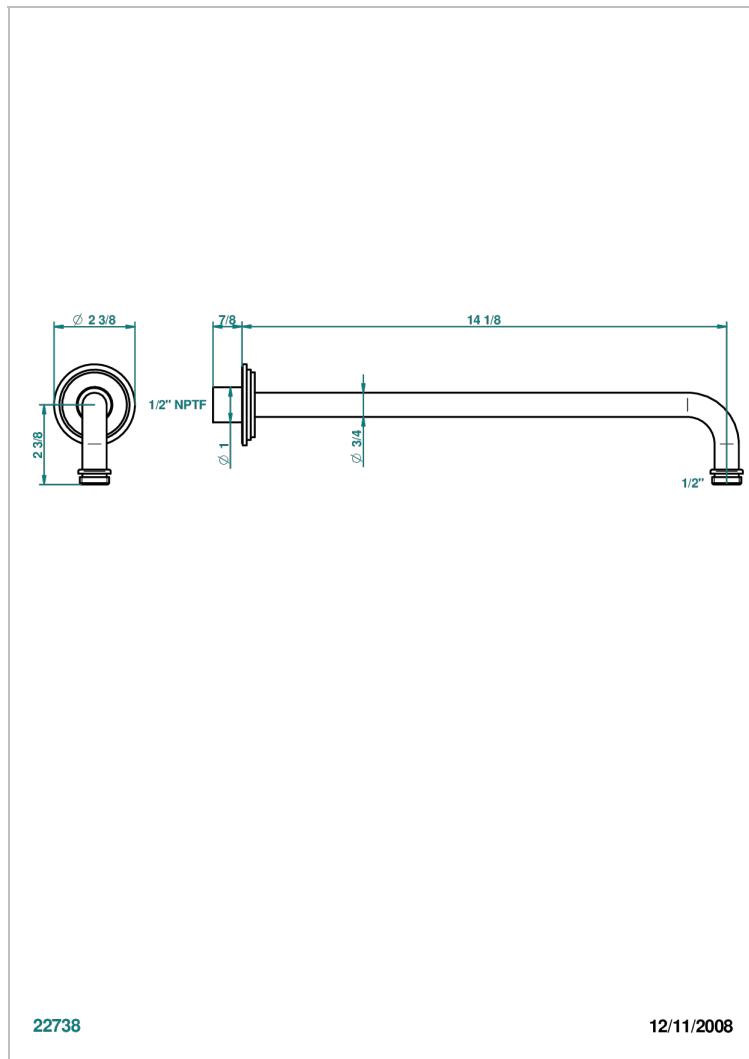

FAUBOURG WHITE PORCELAIN WITH LEVER HANDLES

G2J-84BC/US

Horizontal shower arm, 90° 14" long

CHARACTERISTIC

- Faubourg White Porcelain with lever handles
- Horizontal shower arm, 90° 14" long

AVAILABLE FINITIONS