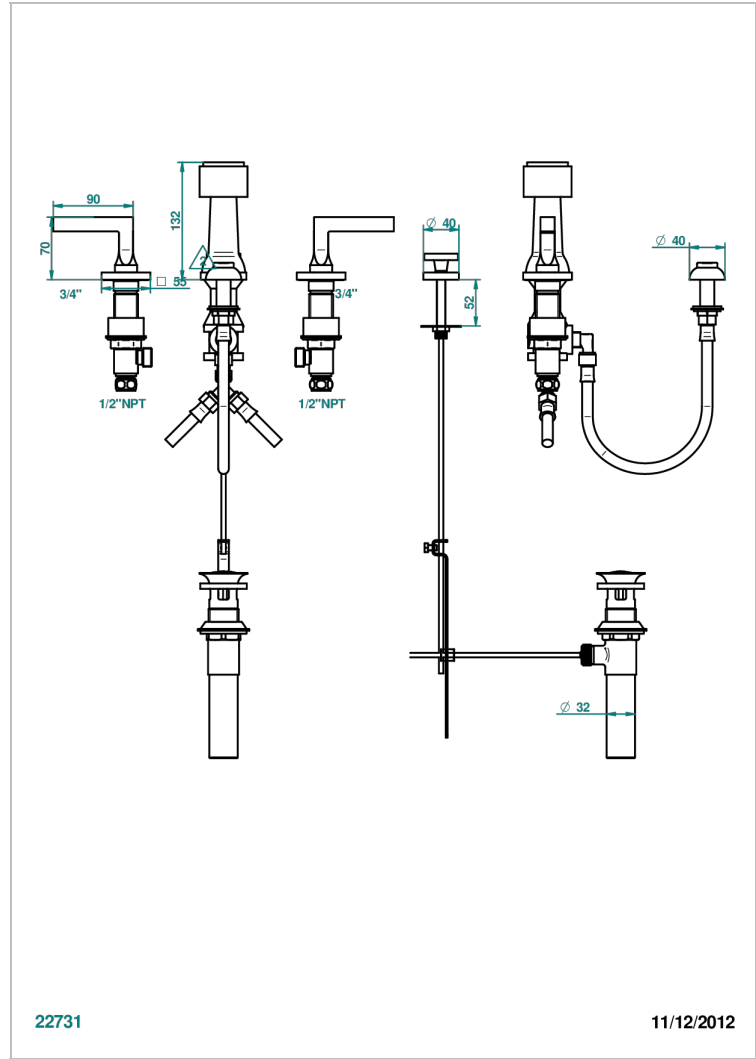

BELUGA WITH LEVER HANDLES

G1U-207KA

Deck mounted 3-hole bidet with vertical spray, vacuum breaker and drain

22731

11/12/2012

CHARACTERISTIC

- ASME : ASME A112.18.1-2011/CSA B125.1-11

STANDARDS

Nickel color PVD - H55

Nickel polished - B01

Soft gold - F30

Soft matt gold - F31

Umber PVD - H66