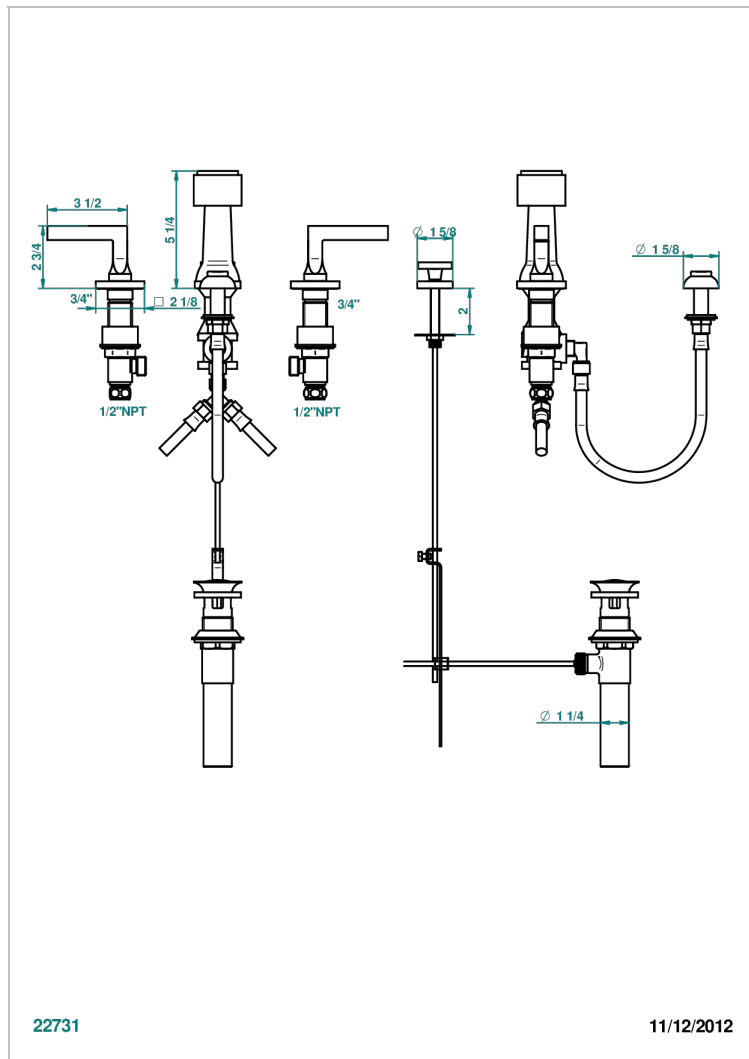

# BELUGA WITH LEVER HANDLES

G1U-207KA

Deck mounted 3-hole bidet with vertical spray, vacuum breaker and drain

22731

11/12/2012