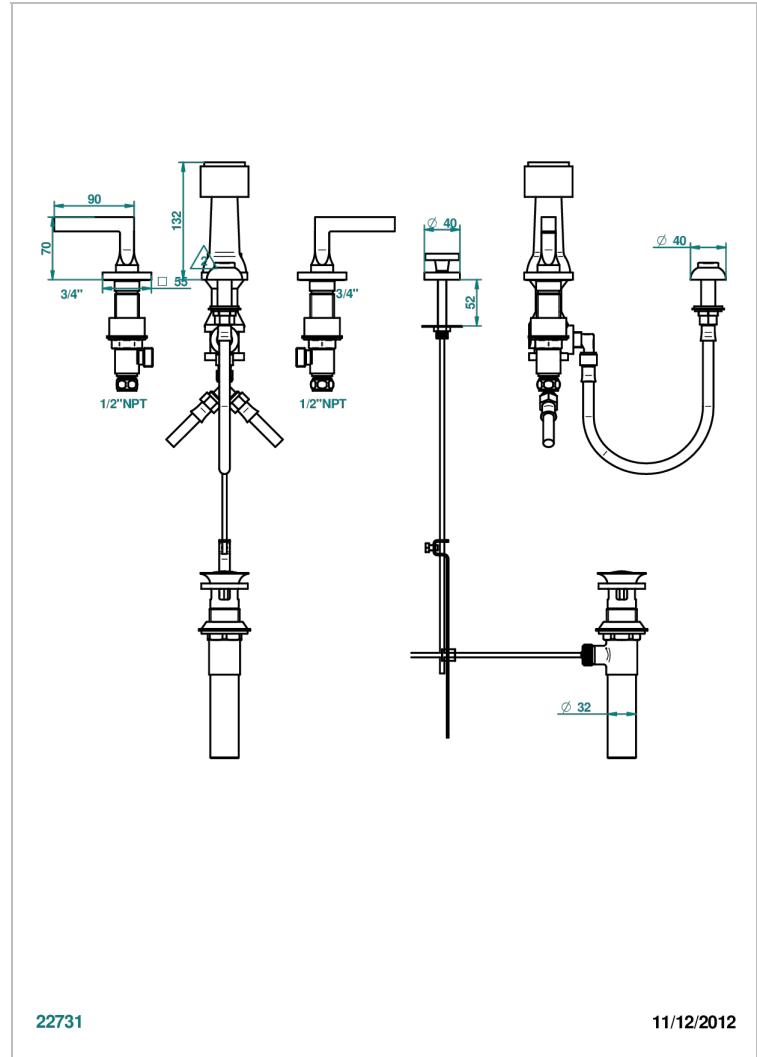

BELUGA WITH LEVER

G1U-207KA

Bidet Faucet with vertical spray, drain and vacuum breaker, for bidet Kohler

CHARACTERISTIC

- ASME : ASME A112.18.1-2011/CSA B125.1-11

STANDARDS

AVAILABLE FINITIONS

Antique nickel - H28
Black ceram - D30
Blush PVD - H62
Brass color PVD - H49
Brown bronze color PVD - F33
Gold color PVD - H52

Nickel color PVD - H55
Polished chrome (color finish) - A02
Polished chrome / Polished gold (color finish) - G02
Polished gold (color finish) - F01
Polished nickel - B01
Soft gold - F30

Soft matt gold - F31
Umber PVD - H66
Varnished matt antique red copper (color finish) - H07