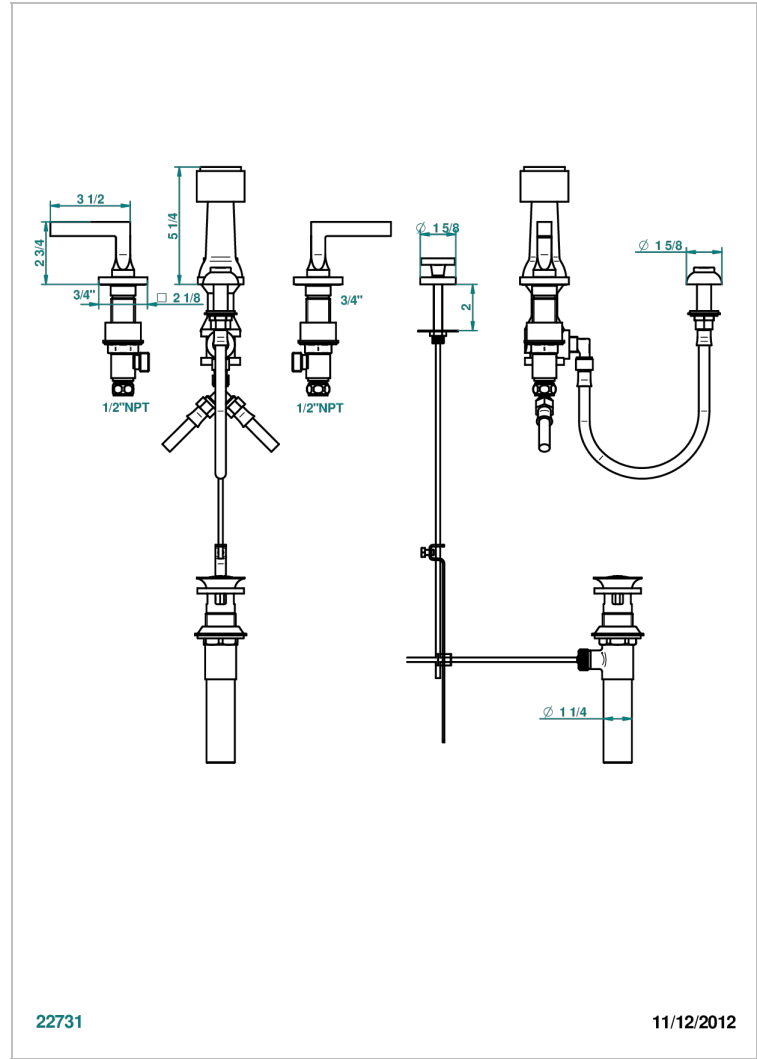

BELUGA WITH LEVER

G1U-207KA

Bidet Faucet with vertical spray, drain and vacuum breaker, for bidet Kohler

CHARACTERISTIC

- ASME : ASME A112.18.1-2011/CSA B125.1-11

STANDARDS

AVAILABLE FINITIONS

Antique nickel - H28
Black ceram - D30
Blush PVD - H62
Brass color PVD - H49
Brown bronze color PVD - F33
Gold color PVD - H52

Nickel color PVD - H55
Polished chrome (color finish) - A02
Polished chrome / Polished gold (color finish) - G02
Polished gold (color finish) - F01
Polished nickel - B01
Soft gold - F30

Soft matt gold - F31
Umber PVD - H66
Varnished matt antique red copper (color finish) - H07