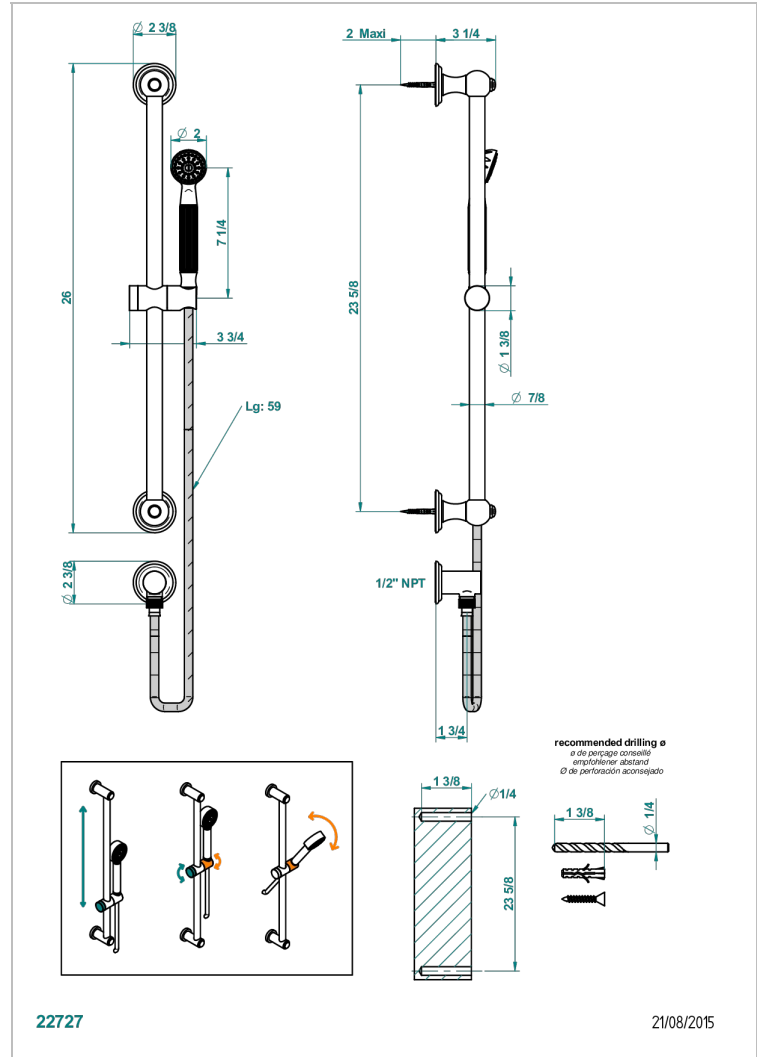

Slide bar with handsower and elbow

CHARACTERISTIC

- Rose
- Slide bar with handsower and elbow

TECHNICAL SPECS

- Recommandé : 3 bars (max. 5 bars) - Advised : 43,5 psi (max. 72 psi)
- 9,5 l/min à 3 bars (2.5 gpm at 43.5 psi)

AVAILABLE FINITIONS

- Black ceram - D30
- Blush PVD - H62
- Brass color PVD - H49
- Brown bronze color PVD - F33
- Chrome polished - A02
- Chrome polished / gold polished - G02

- Gold color PVD - H52
- Gold mat - F07
- Gold polished - F01
- Graphite PVD - H64
- Matt Umber PVD - H67
- Matt blush PVD - H60

- Matt brass color PVD - H50
- Matt brown bronze color PVD - F34
- Matt chrome (American satin) - C02
- Matt gold color PVD - H53
- Matt graphite PVD - H65
- Matt nickel (American satin) - C01

- Matt nickel color PVD - H56
- Nickel antique / Sovereign - H28
- Nickel color PVD - H55
- Nickel polished - B01
- Soft matt gold - F31
- Umber PVD - H66