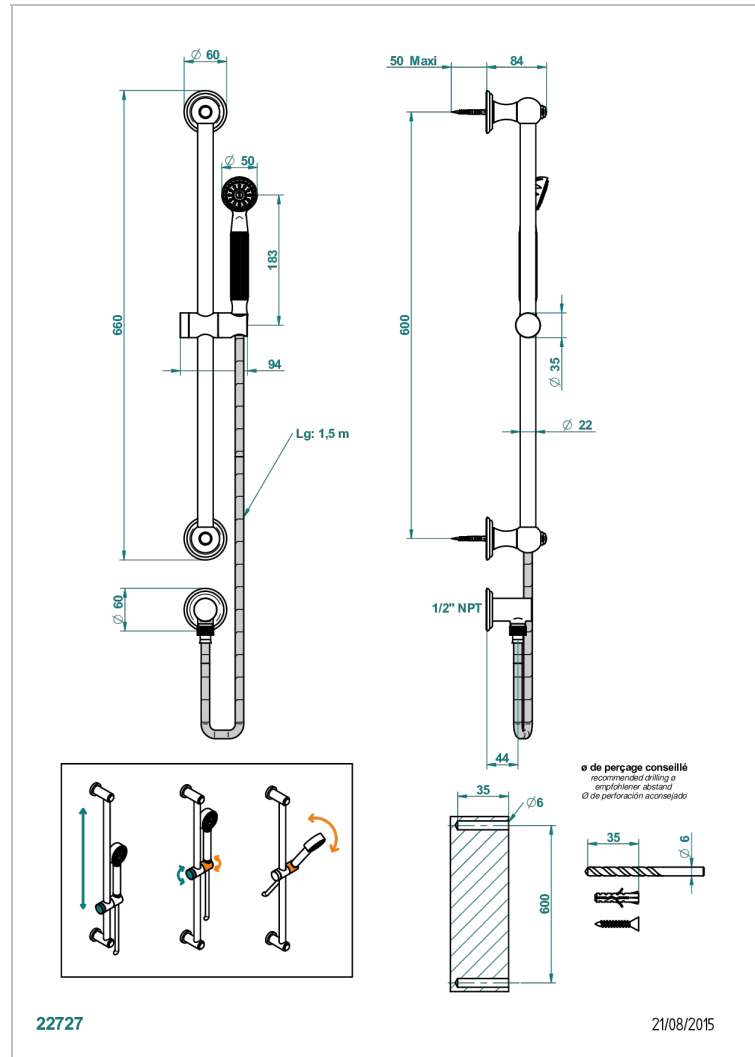

# SUN DRAGON

U5D-58/US

Slide bar with handsower and elbow

## CHARACTERISTIC

- Sun Dragon
- Slide bar with handsower and elbow

## TECHNICAL SPECS

- Recommandé : 3 bars (max. 5 bars) - Advised : 43,5 psi (max. 72 psi)
- 9,5 l/min à 3 bars (2.5 gpm at 43.5 psi)