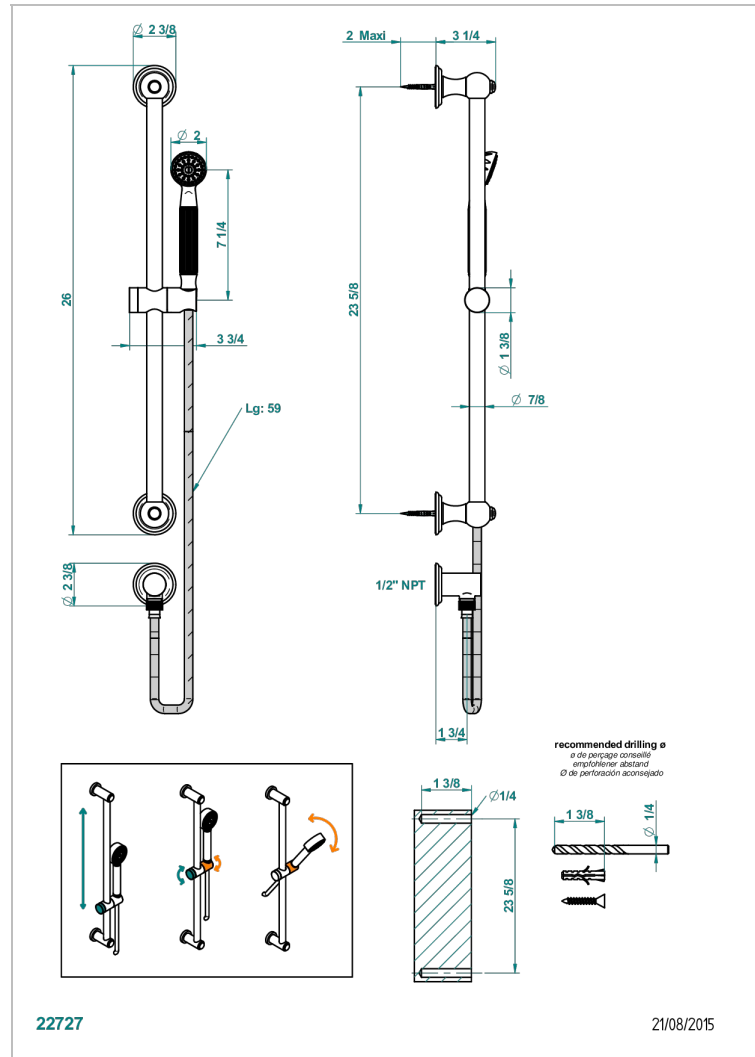

SUN DRAGON

U5D-58/US

Slide bar with handsower and elbow

CHARACTERISTIC

- Sun Dragon
- Slide bar with handsower and elbow

TECHNICAL SPECS

- Recommandé : 3 bars (max. 5 bars) - Advised : 43,5 psi (max. 72 psi)
- 9,5 l/min à 3 bars (2.5 gpm at 43.5 psi)