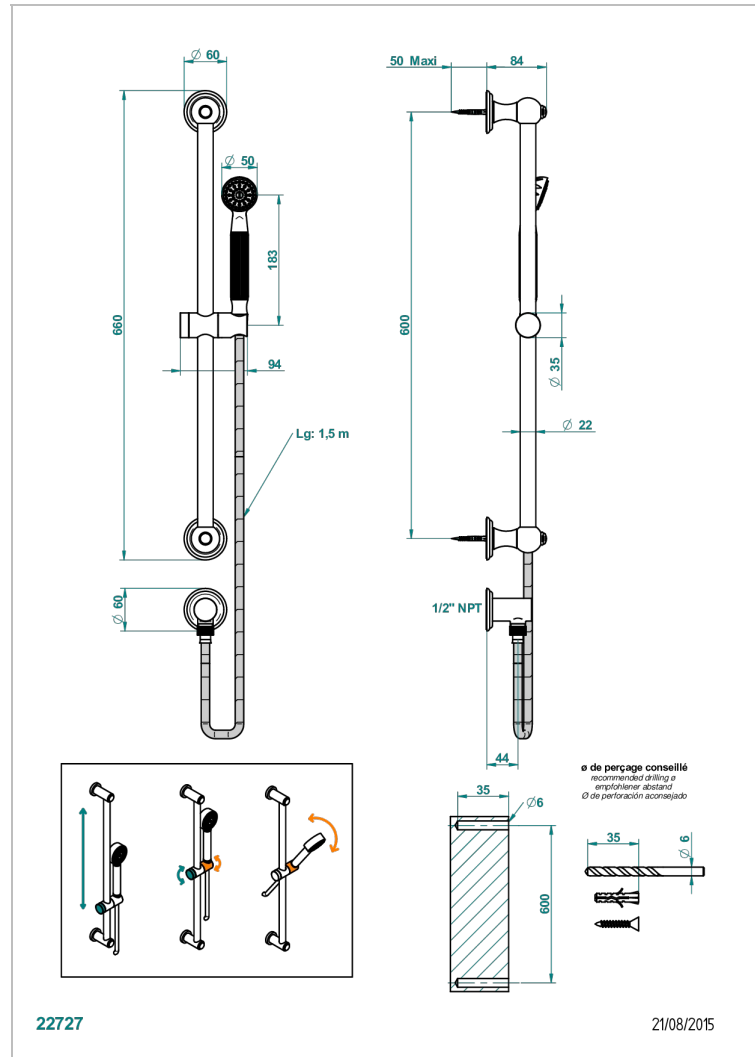

MANDARINE CLEAR CRYSTAL

U1D-58/US

Slide bar with handshower and elbow

THG[®]
PARIS

CHARACTERISTIC

- Mandarin Clear crystal
- Slide bar with handshower and elbow

TECHNICAL SPECS

- Recommandé : 3 bars (max. 5 bars) - Advised : 43,5 psi (max. 72 psi)
- 9,5 l/min à 3 bars (2.5 gpm at 43.5 psi)