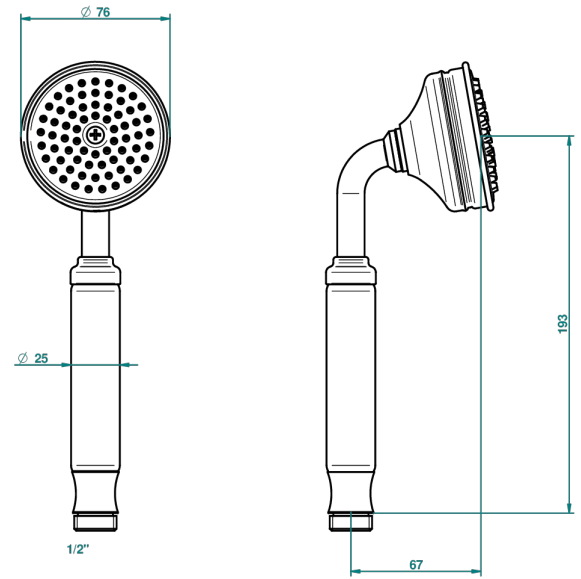

CLUB SAINT-GERMAIN WITH LEVER

G7J-66

Stylised handshower 1/2", straight

THG[®]
PARIS

2272

24/06/2015

CHARACTERISTIC

- ACS : 20ACCLY557

STANDARDS

TECHNICAL SPECS

- Recommandé : 3 bars (max. 5 bars) - Advised : 43,5 psi (max. 72 psi)
- 9,5 l/min à 3 bars (2.5 gpm at 43.5 psi)

AVAILABLE FINITIONS

Antique nickel - H28
Black ceram - D30
Blush PVD - H62
Brass color PVD - H49
Brown bronze color PVD - F33
Gold color PVD - H52