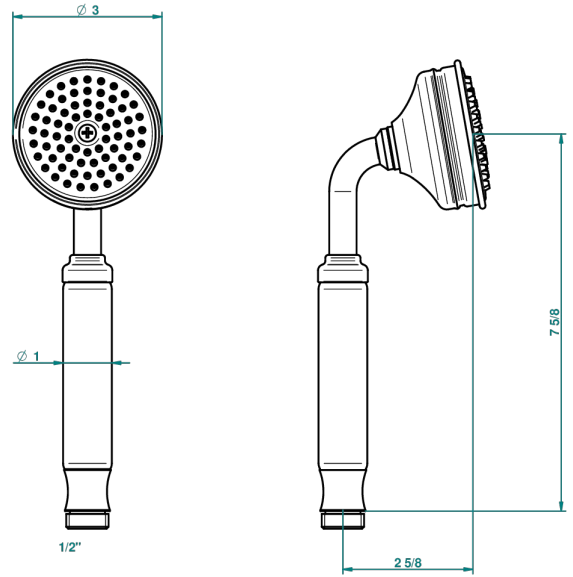

CLUB SAINT-GERMAIN WITH LEVER

G7J-66

Stylised handshower 1/2", straight

THG[®]
PARIS

2272

24/06/2015

CHARACTERISTIC

- ACS : 20ACCLY557

STANDARDS

TECHNICAL SPECS

- Recommandé : 3 bars (max. 5 bars) - Advised : 43,5 psi (max. 72 psi)
- 9,5 l/min à 3 bars (2.5 gpm at 43.5 psi)

AVAILABLE FINITIONS

Antique nickel - H28
Black ceram - D30
Blush PVD - H62
Brass color PVD - H49
Brown bronze color PVD - F33
Gold color PVD - H52