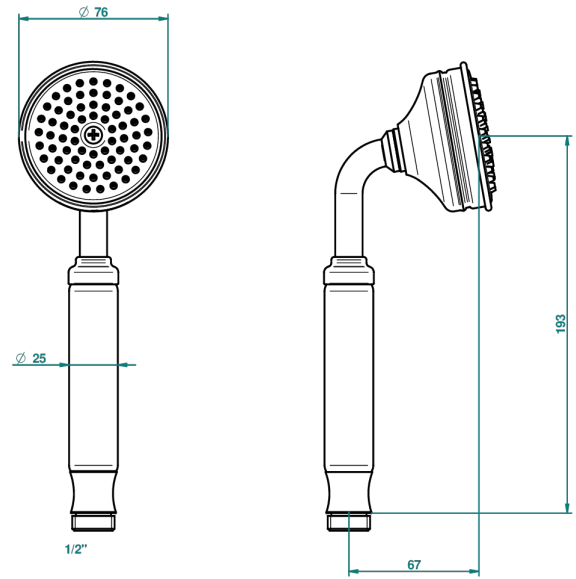

# CLUB SAINT-GERMAIN WITH LEVER

G7J-66

Stylised handshower 1/2", straight

THG<sup>®</sup>  
PARIS

2272

24/06/2015