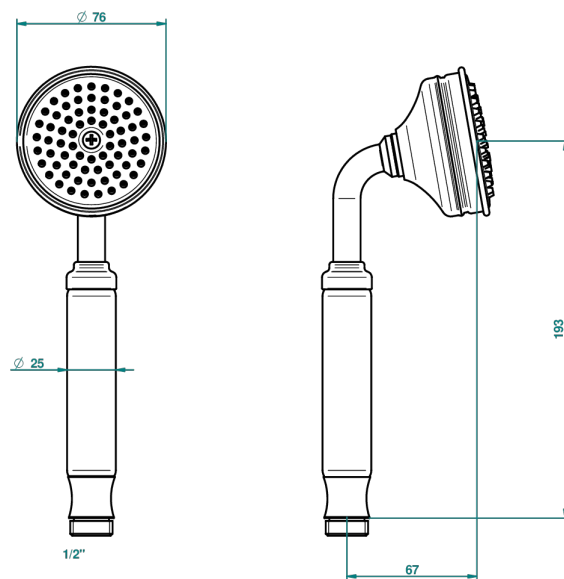

# CLUB SAINT-GERMAIN WITH LEVER

G7J-66

1/2"垂直花洒

2272

24/06/2015