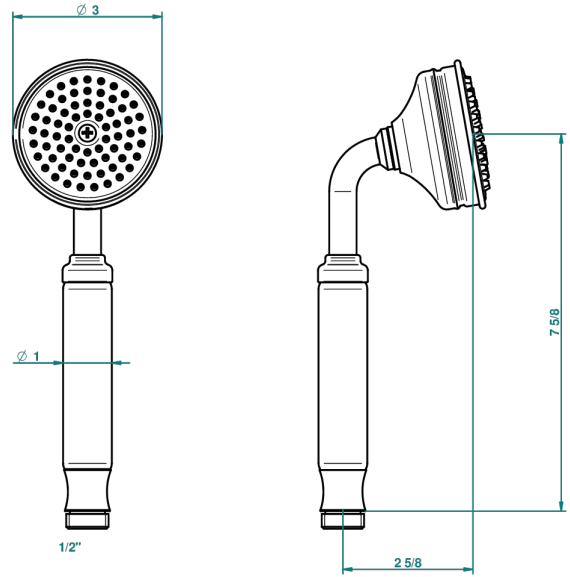

# CLUB SAINT-GERMAIN WITH LEVER

G7J-66

Stylised handshower 1/2", straight

THG<sup>®</sup>  
PARIS

2272

24/06/2015

## CHARACTERISTIC

- ACS : 20ACCLY557