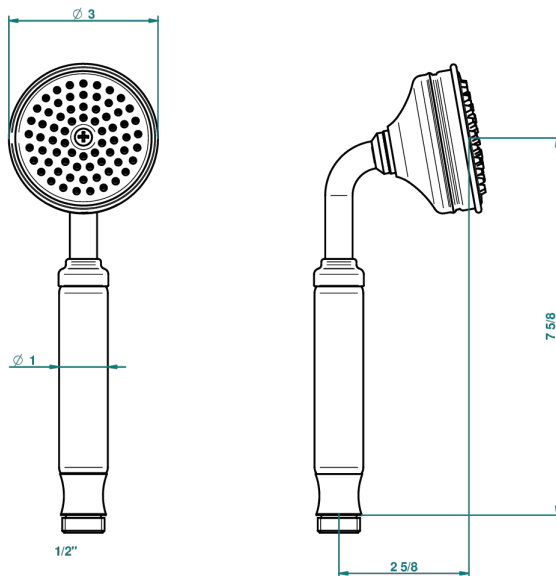

# CLUB SAINT-GERMAIN WITH LEVER

G7J-66

1/2"垂直花洒

2272

24/06/2015