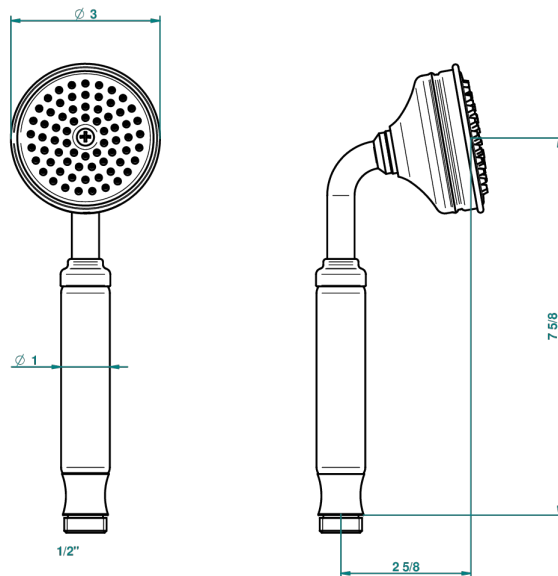

G7H-66

Stylised handshower 1/2", straight

2272

24/06/2015

CHARACTERISTIC

- ACS : 20ACCLY557

TECHNICAL SPECS

- Recommandé : 3 bars (max. 5 bars) - Advised : 43,5 psi (max. 72 psi)
- 9,5 l/min à 3 bars (2.5 gpm at 43.5 psi)

STANDARDS

AVAILABLE FINITIONS

Antique nickel - H28
 Black ceram - D30
 Blush PVD - H62
 Brass color PVD - H49
 Brown bronze color PVD - F33
 Gold color PVD - H52

Graphite PVD - H64
 Lacquered light bronze - D01
 Matt Umber PVD - H67
 Matt blush PVD - H60
 Matt brass color PVD - H50
 Matt brown bronze color PVD - F34