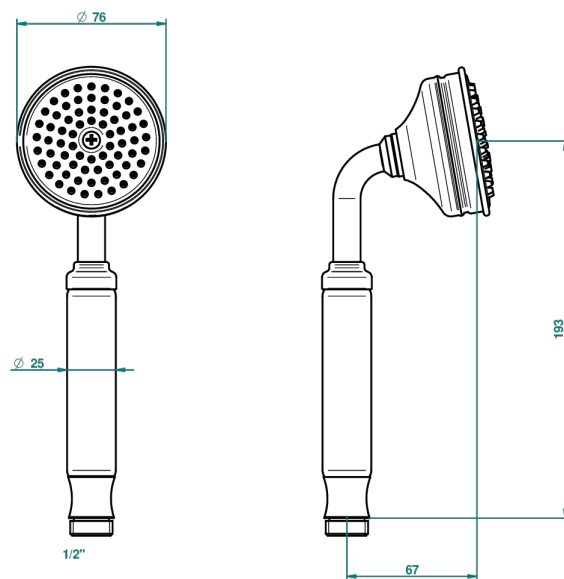

G7H-66

Stylised handshower 1/2", straight

2272

24/06/2015

CHARACTERISTIC

- ACS : 20ACCLY557

TECHNICAL SPECS

- Recommandé : 3 bars (max. 5 bars) - Advised : 43,5 psi (max. 72 psi)
- 9,5 l/min à 3 bars (2.5 gpm at 43.5 psi)

STANDARDS

AVAILABLE FINITIONS

Antique nickel - H28
 Black ceram - D30
 Blush PVD - H62
 Brass color PVD - H49
 Brown bronze color PVD - F33
 Gold color PVD - H52

Graphite PVD - H64
 Lacquered light bronze - D01
 Matt Umber PVD - H67
 Matt blush PVD - H60
 Matt brass color PVD - H50
 Matt brown bronze color PVD - F34