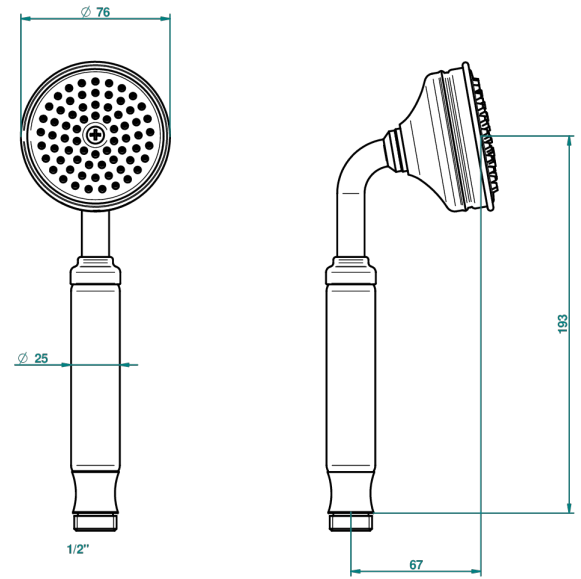

1900

G25-66

Stylised handshower 1/2", straight

2272

24/06/2015

CHARACTERISTIC

- ACS : 20ACCLY557

TECHNICAL SPECS

- Recommandé : 3 bars (max. 5 bars) - Advised : 43,5 psi (max. 72 psi)
- 9,5 l/min à 3 bars (2.5 gpm at 43.5 psi)

STANDARDS

AVAILABLE FINITIONS

Antique nickel - H28
Black ceram - D30
Blush PVD - H62
Brass color PVD - H49
Brown bronze color PVD - F33
Gold color PVD - H52