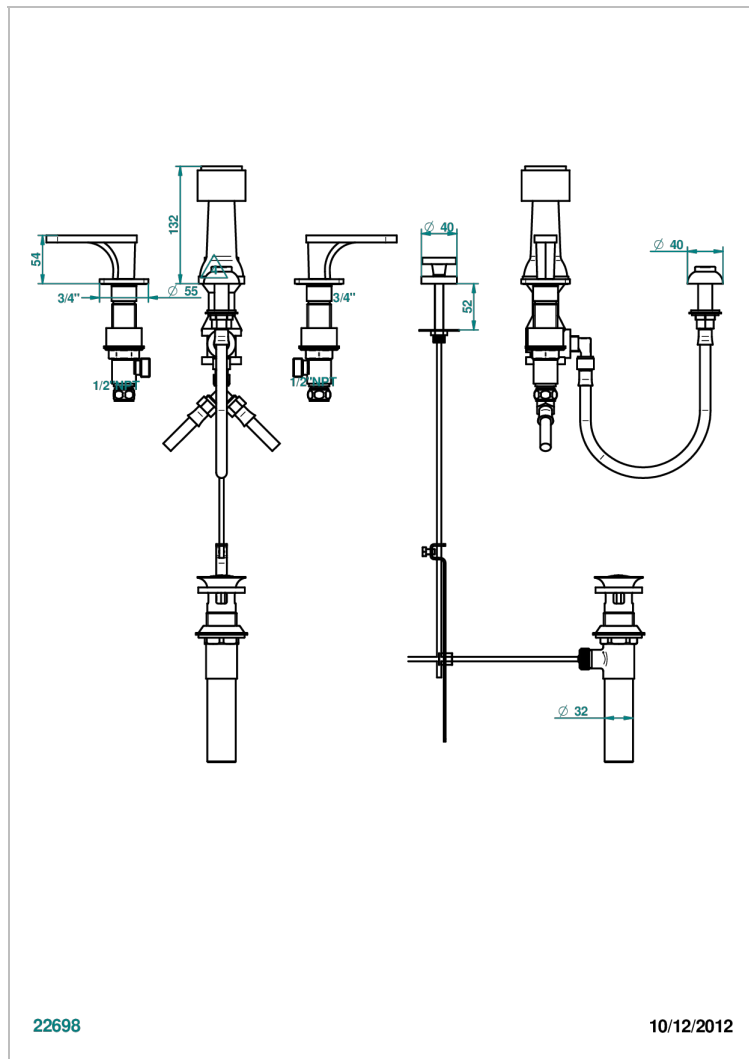

PROFIL METAL WITH LEVER HANDLES

A6B-207KA

Deck mounted 3-hole bidet with vertical spray, vacuum breaker and drain

22698

10/12/2012

CHARACTERISTIC

- ASME : ASME A112.18.1-2011/CSA B125.1-11

STANDARDS