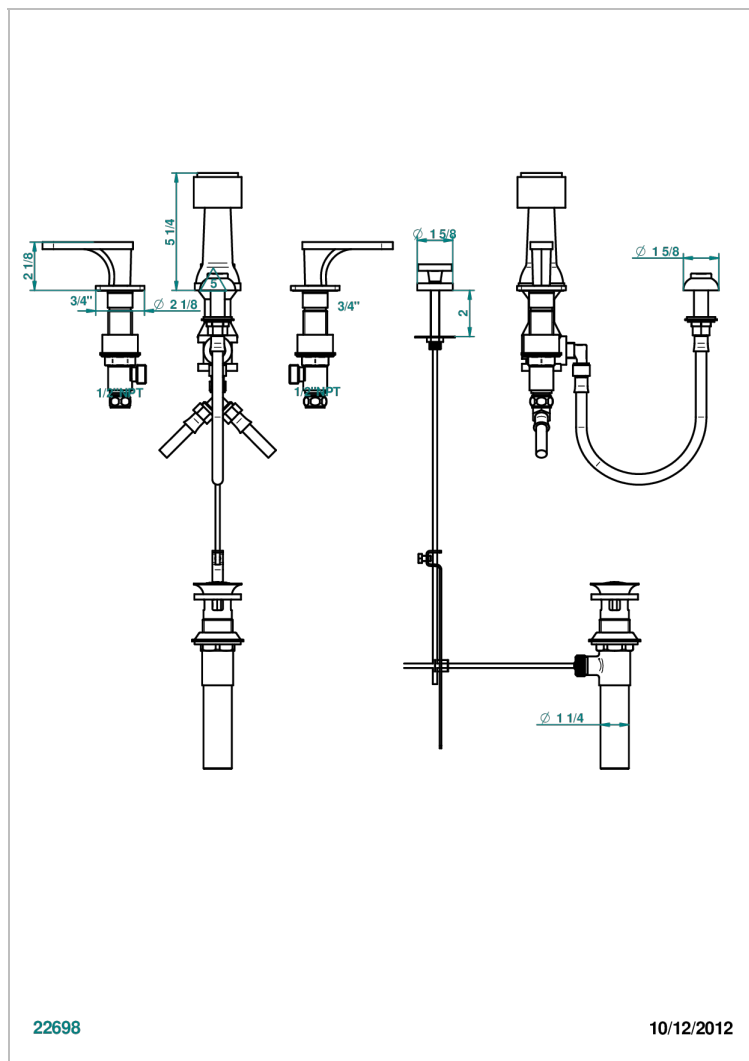

# PROFIL METAL WITH LEVER HANDLES

A6B-207KA

Deck mounted 3-hole bidet with vertical spray, vacuum breaker and drain