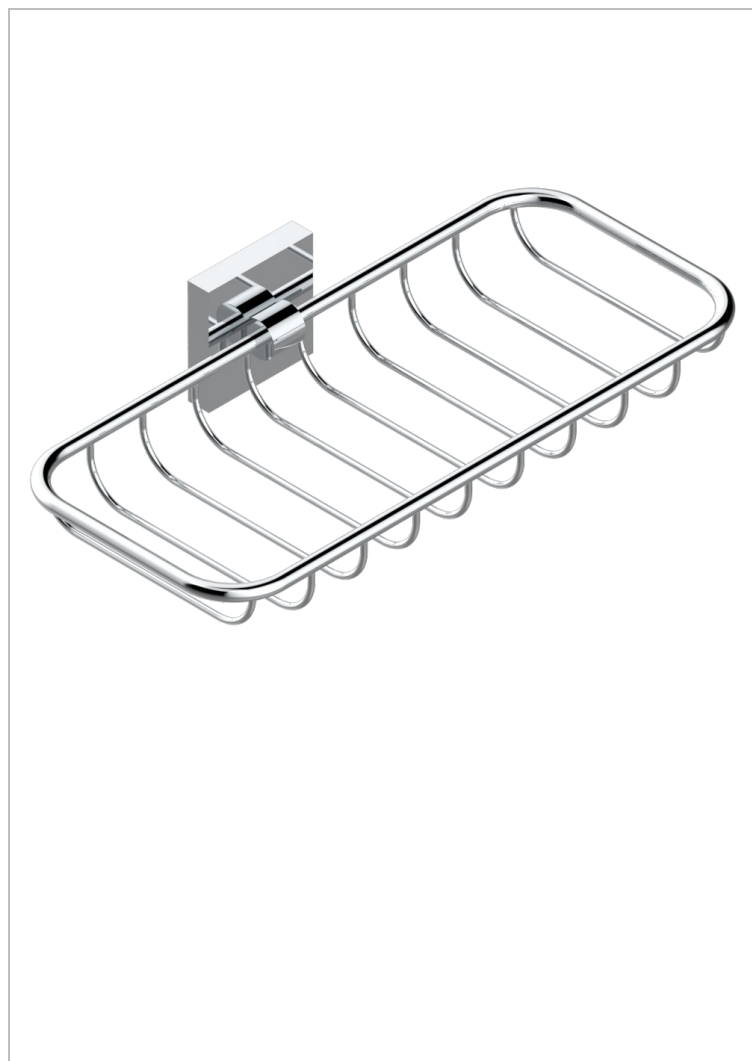

# PROFIL BLACK ONYX WITH LEVER HANDLES

A6P-620A

Soap basket, wall mounted 10" x 4"3/8

## CHARACTERISTIC

- Profil Black Onyx with lever handles
- Soap basket, wall mounted 10" x 4"3/8