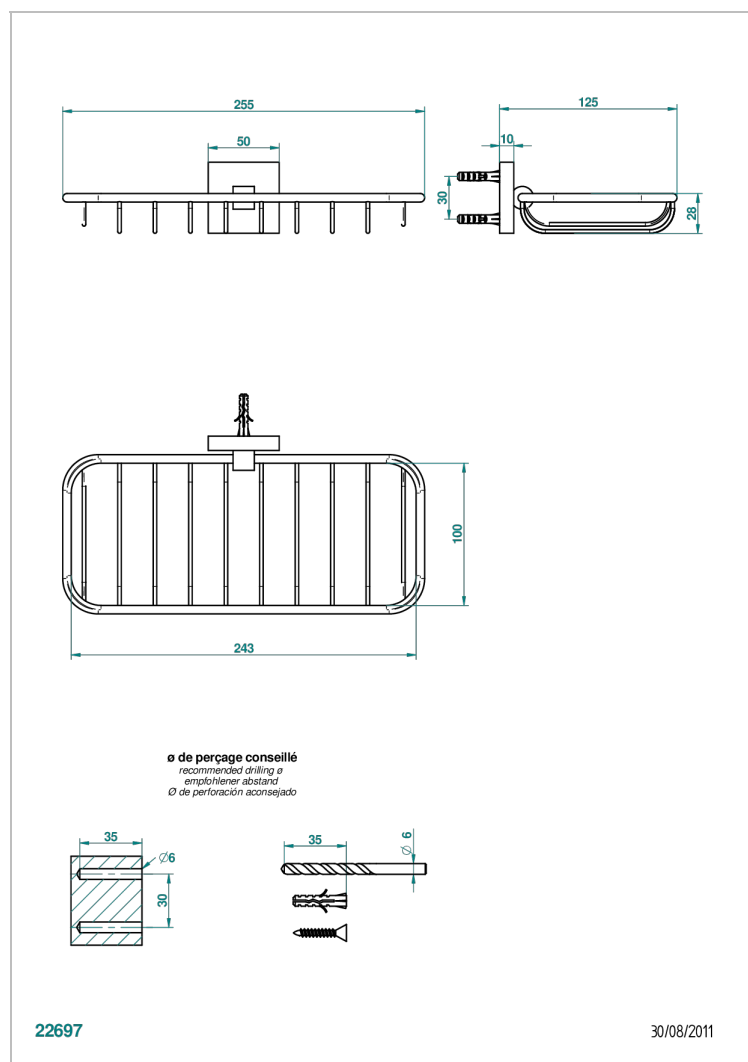

# PROFIL BLACK ONYX WITH LEVER HANDLES

A6P-620A

Soap basket, wall mounted 10" x 4"3/8

## CHARACTERISTIC

- Profil Black Onyx with lever handles
- Soap basket, wall mounted 10" x 4"3/8