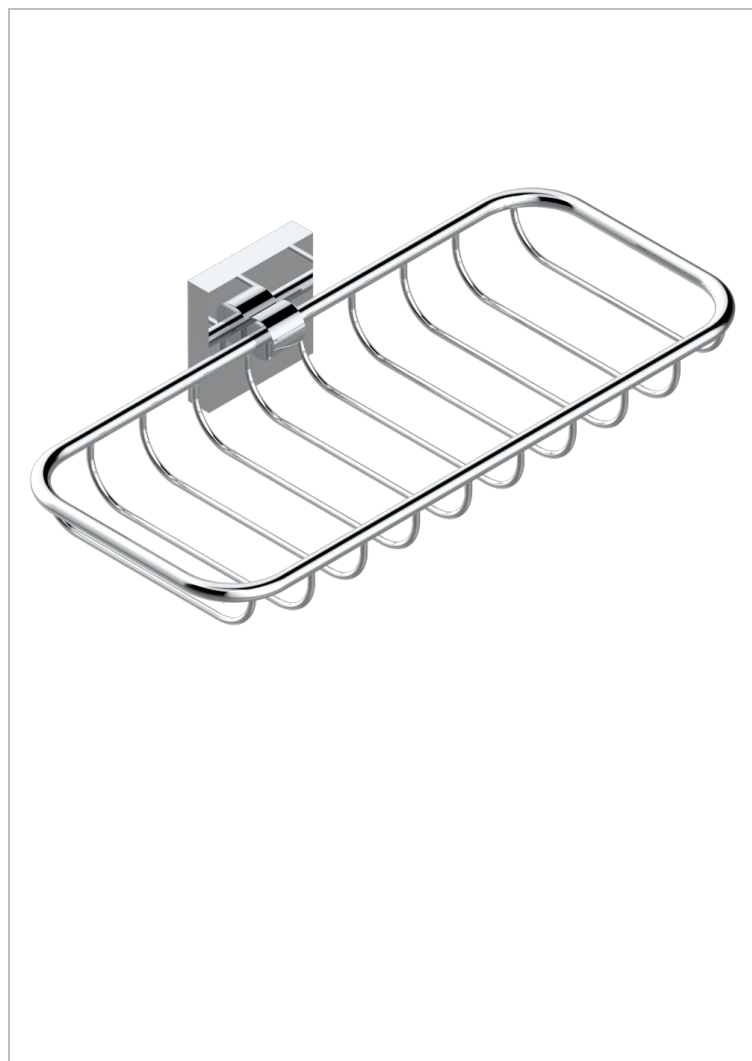

PROFIL BLACK ONYX WITH LEVER HANDLES

A6P-620A

Soap basket, wall mounted 10" x 4"3/8

CHARACTERISTIC

- Profil Black Onyx with lever handles
- Soap basket, wall mounted 10" x 4"3/8

AVAILABLE FINITIONS

Black ceram - D30
 Blush PVD - H62
 Brass color PVD - H49
 Brown bronze color PVD - F33
 Chrome polished - A02
 Chrome polished / gold polished - G02

Copper antique matt, coated - H07
 Gold color PVD - H52
 Gold mat - F07
 Gold polished - F01
 Graphite PVD - H64
 Light coated bronze - D01

Matt Umber PVD - H67
 Matt blush PVD - H60
 Matt brass color PVD - H50
 Matt brown bronze color PVD - F34
 Matt chrome (American satin) - C02
 Matt gold color PVD - H53