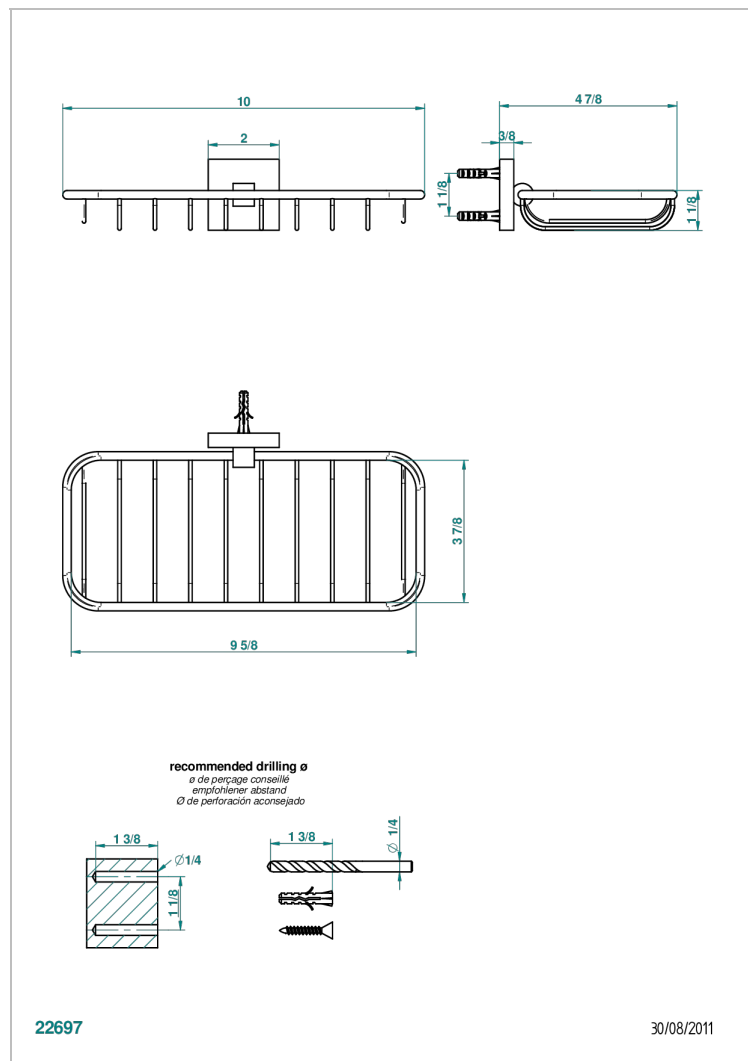

PROFIL BLACK ONYX WITH LEVER HANDLES

A6P-620A

Soap basket, wall mounted 10" x 4"3/8

CHARACTERISTIC

- Profil Black Onyx with lever handles
- Soap basket, wall mounted 10" x 4"3/8

AVAILABLE FINITIONS

Black ceram - D30
 Blush PVD - H62
 Brass color PVD - H49
 Brown bronze color PVD - F33
 Chrome polished - A02
 Chrome polished / gold polished - G02