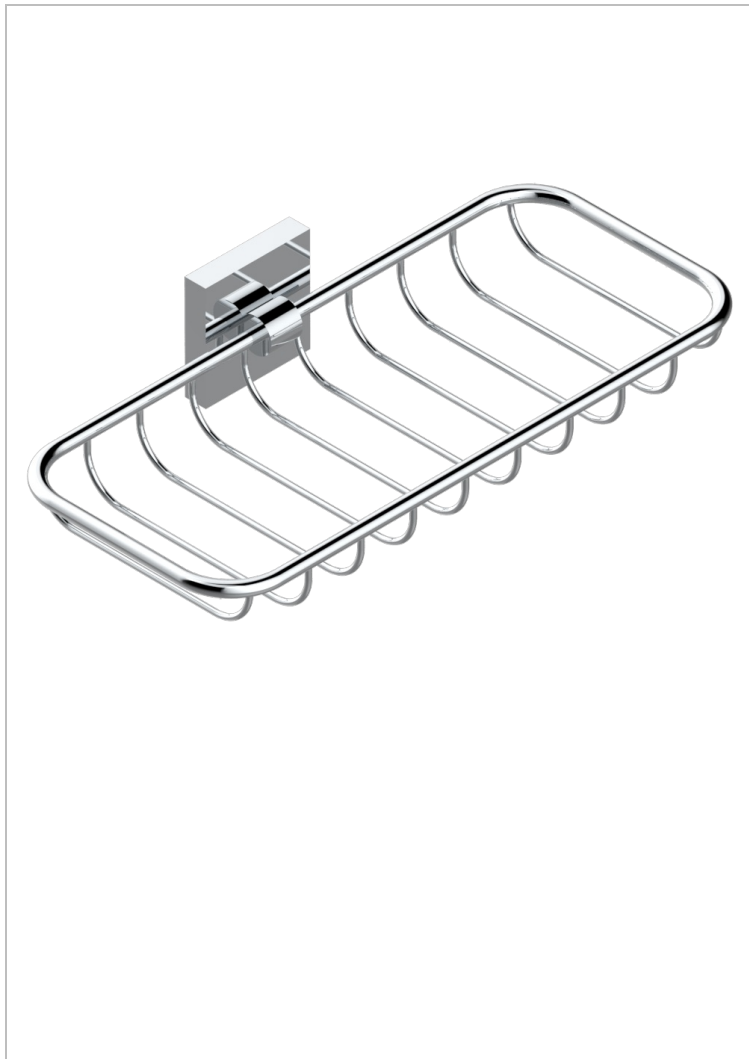

PROFIL BLACK ONYX WITH LEVER

A6P-620A

Net soap dish

THG[®]
PARIS

CHARACTERISTIC

- Profil Black Onyx with lever
- Net soap dish

AVAILABLE FINITIONS

Antique nickel - H28
Black ceram - D30
Blush PVD - H62
Brass color PVD - H49
Brown bronze color PVD - F33
Gold color PVD - H52

Graphite PVD - H64
Lacquered light bronze - D01
Matt Umber PVD - H67
Matt blush PVD - H60
Matt brass color PVD - H50
Matt brown bronze color PVD - F34

Matt chrome - C02
Matt gold - F07
Matt gold color PVD - H53
Matt graphite PVD - H65
Matt nickel (color finish) - C01
Matt nickel color PVD - H56

Nickel color PVD - H55
Polished chrome (color finish) - A02
Polished chrome / Polished gold (color finish) - G02
Polished gold (color finish) - F01
Polished nickel - B01
Soft gold - F30

Soft matt gold - F31
Umber PVD - H66
Varnished matt antique red copper (color finish) - H07