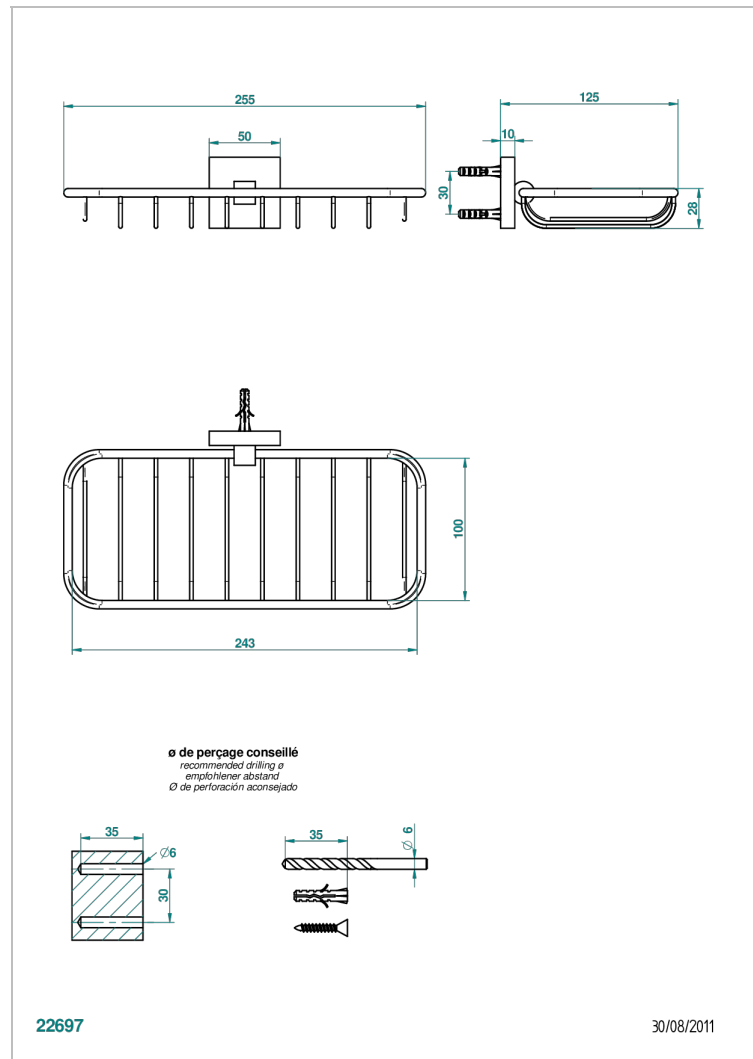

PROFIL BLACK ONYX WITH LEVER

A6P-620A

Net soap dish

THG[®]
PARIS

CHARACTERISTIC

- Profil Black Onyx with lever
- Net soap dish

AVAILABLE FINITIONS

Antique nickel - H28
Black ceram - D30
Blush PVD - H62
Brass color PVD - H49
Brown bronze color PVD - F33
Gold color PVD - H52