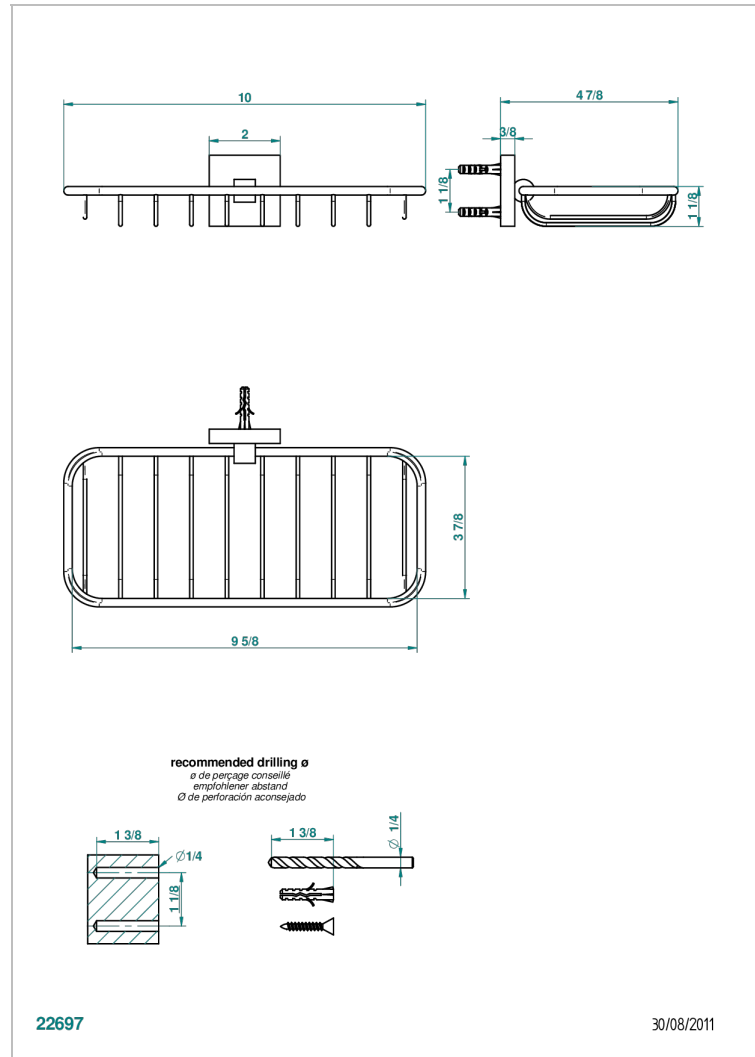

# PROFIL BLACK ONYX WITH LEVER

A6P-620A

Net soap dish

THG<sup>®</sup>  
PARIS

## CHARACTERISTIC

- Profil Black Onyx with lever
- Net soap dish