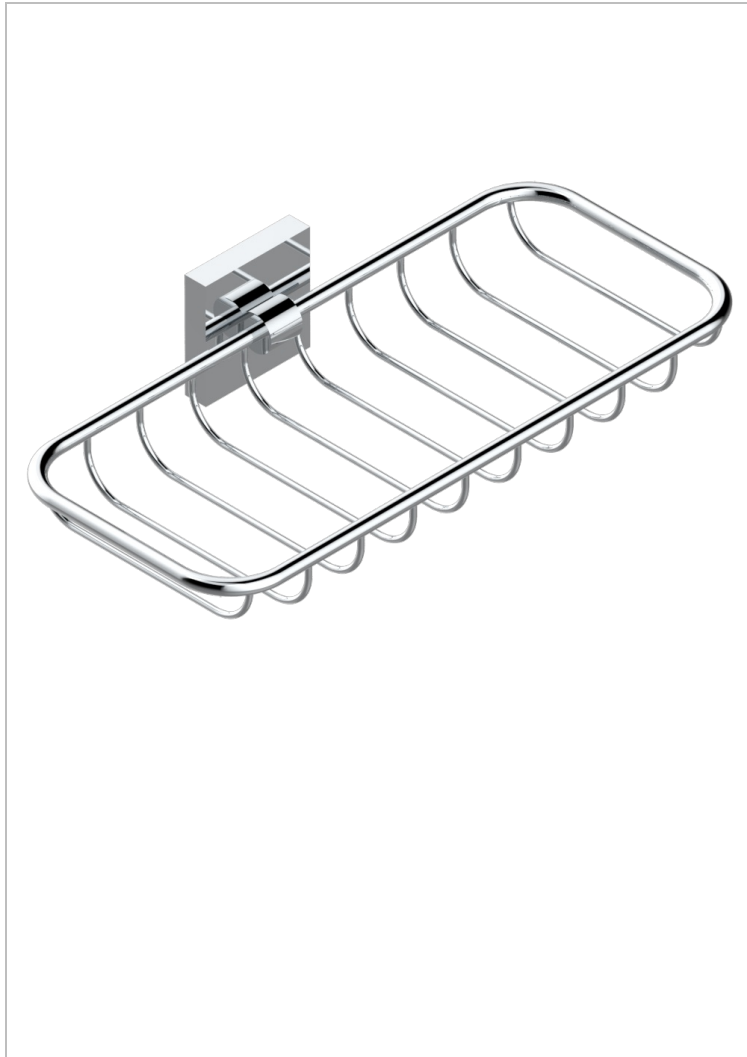

# PROFIL BLACK ONYX WITH LEVER

A6P-620A

Net soap dish

THG<sup>®</sup>  
PARIS

## CHARACTERISTIC

- Profil Black Onyx with lever
- Net soap dish