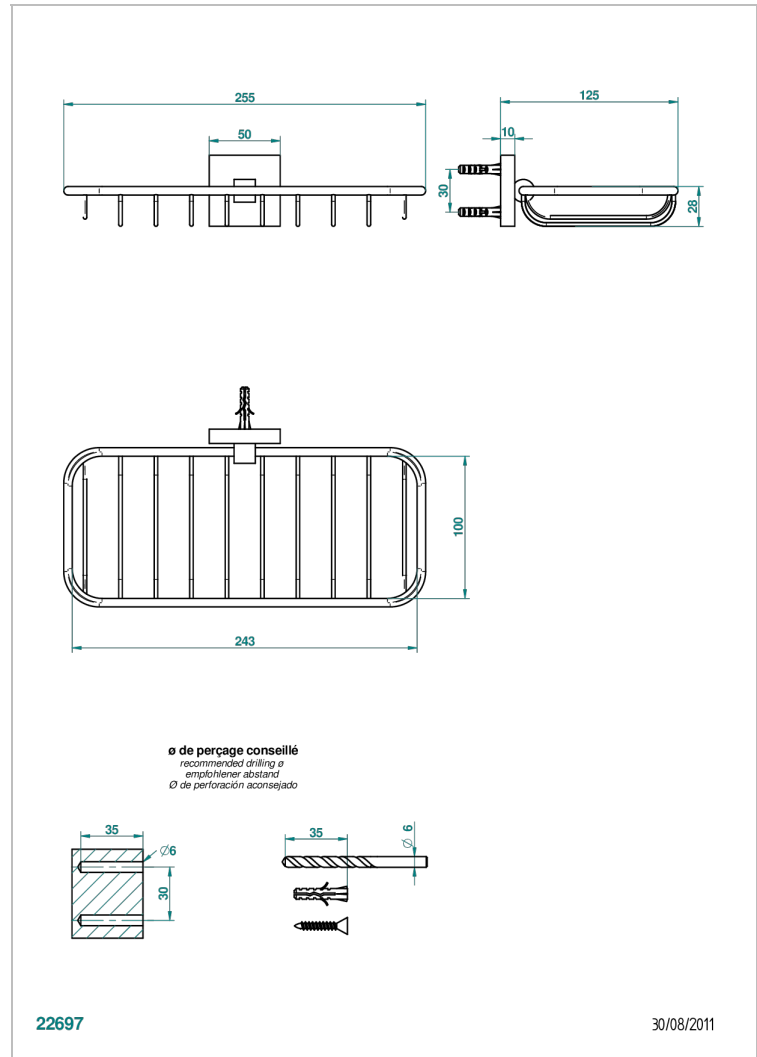

PROFIL BLACK ONYX

A6N-620A

Soap basket, wall mounted 10" x 4"3/8

THG[®]
PARIS

CHARACTERISTIC

- Profil Black Onyx
- Soap basket, wall mounted 10" x 4"3/8

AVAILABLE FINITIONS

Black ceram - D30
Blush PVD - H62
Brass color PVD - H49
Brown bronze color PVD - F33
Chrome polished - A02
Chrome polished / gold polished - G02