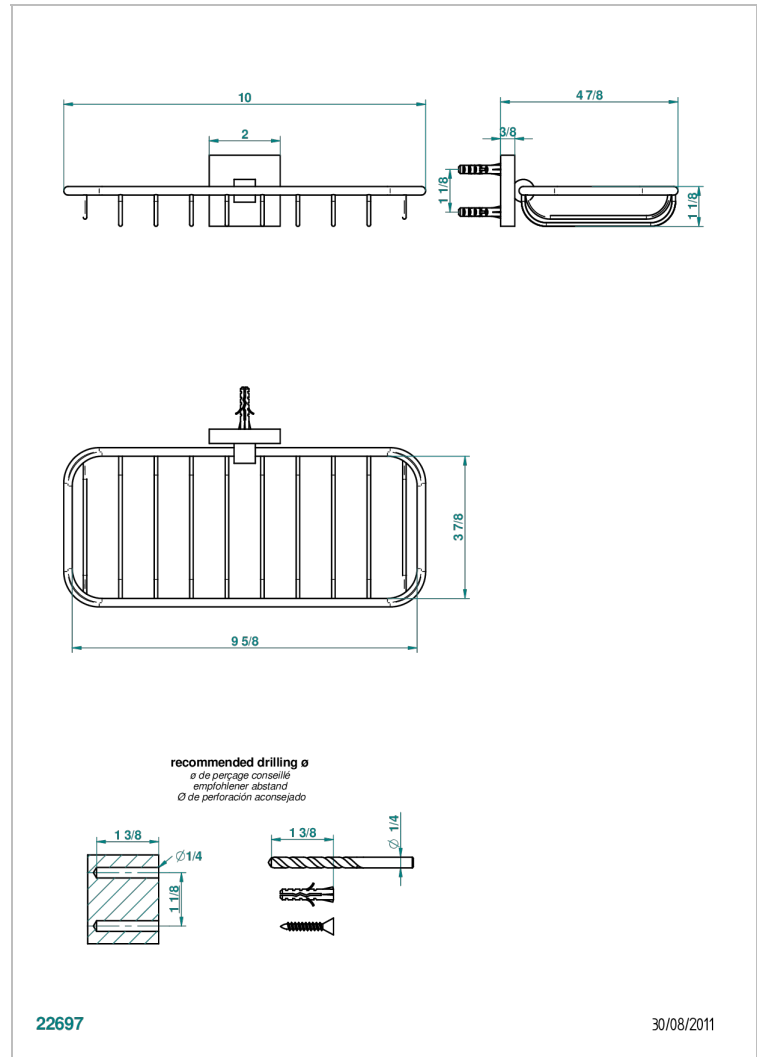

PROFIL BLACK ONYX

A6N-620A

Soap basket, wall mounted 10" x 4"3/8

THG[®]
PARIS

CHARACTERISTIC

- Profil Black Onyx
- Soap basket, wall mounted 10" x 4"3/8

AVAILABLE FINITIONS

Black ceram - D30
Blush PVD - H62
Brass color PVD - H49
Brown bronze color PVD - F33
Chrome polished - A02
Chrome polished / gold polished - G02