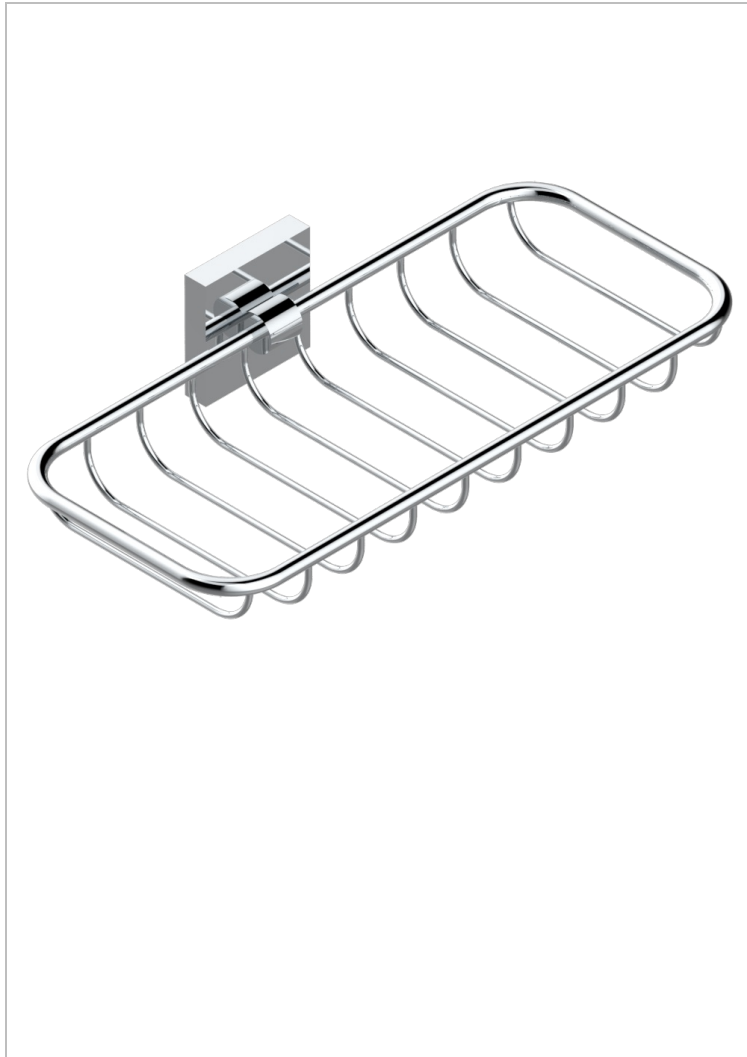

PROFIL BLACK ONYX

A6N-620A

Soap basket, wall mounted 10" x 4"3/8

THG[®]
PARIS

CHARACTERISTIC

- Profil Black Onyx
- Soap basket, wall mounted 10" x 4"3/8

AVAILABLE FINITIONS

Black ceram - D30
Blush PVD - H62
Brass color PVD - H49
Brown bronze color PVD - F33
Chrome polished - A02
Chrome polished / gold polished - G02

Copper antique matt, coated - H07
Gold color PVD - H52
Gold mat - F07
Gold polished - F01
Graphite PVD - H64
Light coated bronze - D01

Matt Umber PVD - H67
Matt blush PVD - H60
Matt brass color PVD - H50
Matt brown bronze color PVD - F34
Matt chrome (American satin) - C02
Matt gold color PVD - H53