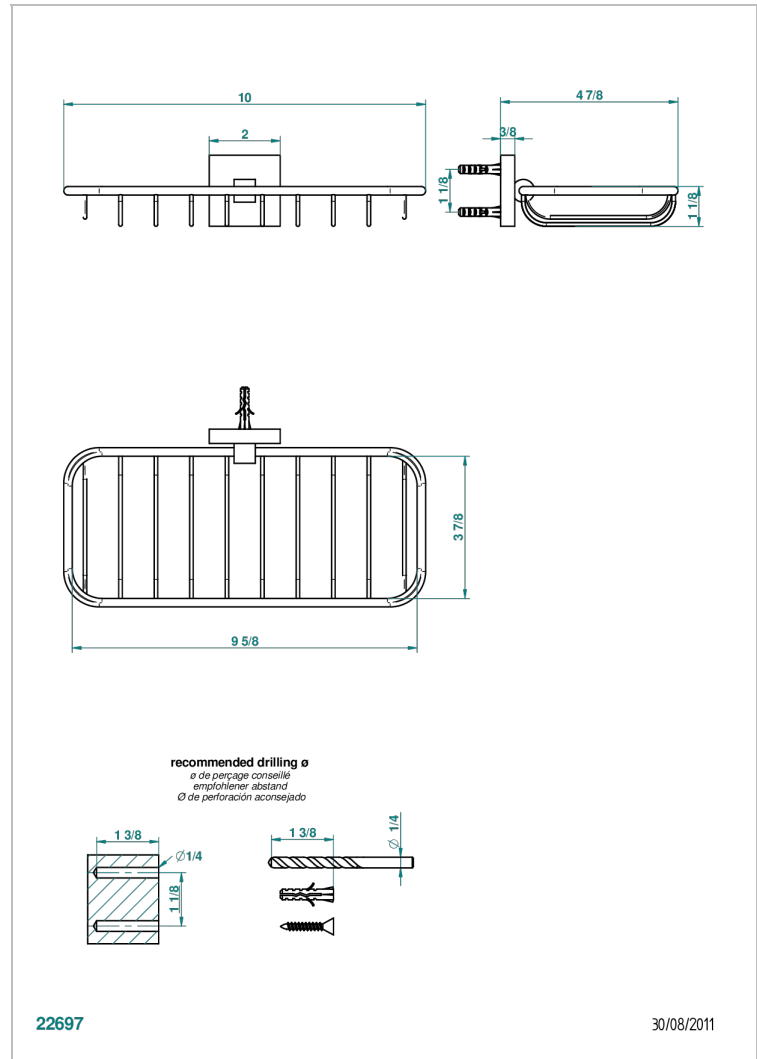

PROFIL BLACK ONYX

A6N-620A

Net soap dish

THG[®]
PARIS

22697

30/08/2011

CHARACTERISTIC

- Profil Black Onyx
- Net soap dish