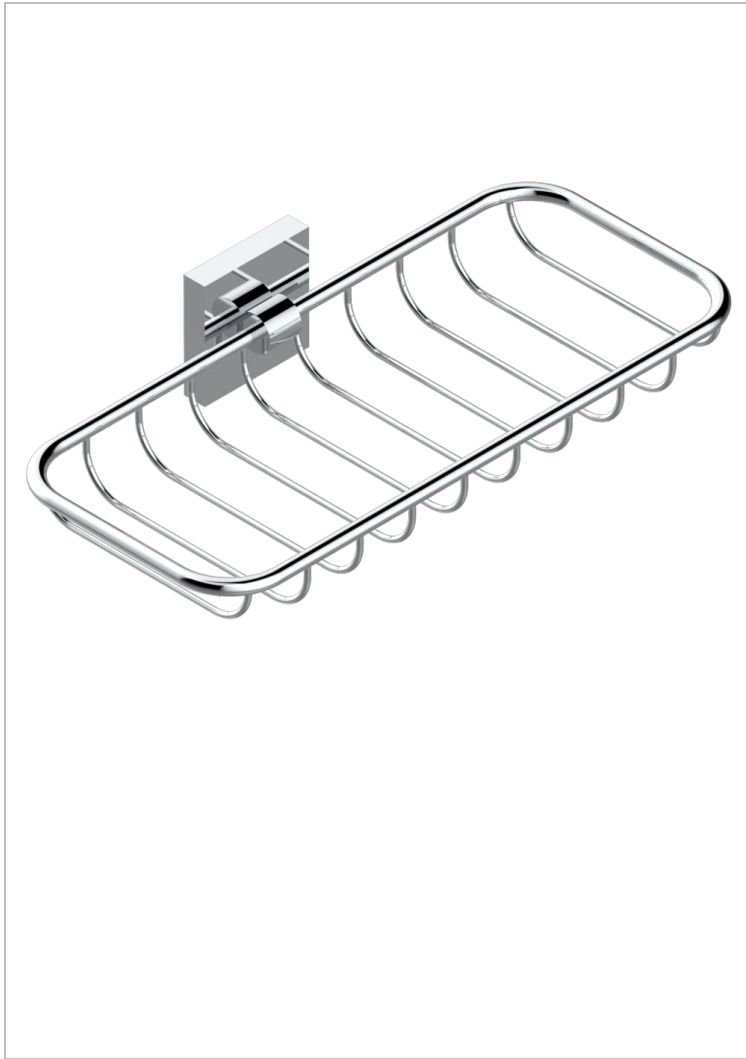

PROFIL BLACK ONYX

A6N-620A

Net soap dish

THG[®]
PARIS

22697

30/08/2011

CHARACTERISTIC

- Profil Black Onyx
- Net soap dish

AVAILABLE FINITIONS

Antique nickel - H28
Black ceram - D30
Blush PVD - H62
Brass color PVD - H49
Brown bronze color PVD - F33
Gold color PVD - H52

Graphite PVD - H64
Lacquered light bronze - D01
Matt Umber PVD - H67
Matt blush PVD - H60
Matt brass color PVD - H50
Matt brown bronze color PVD - F34