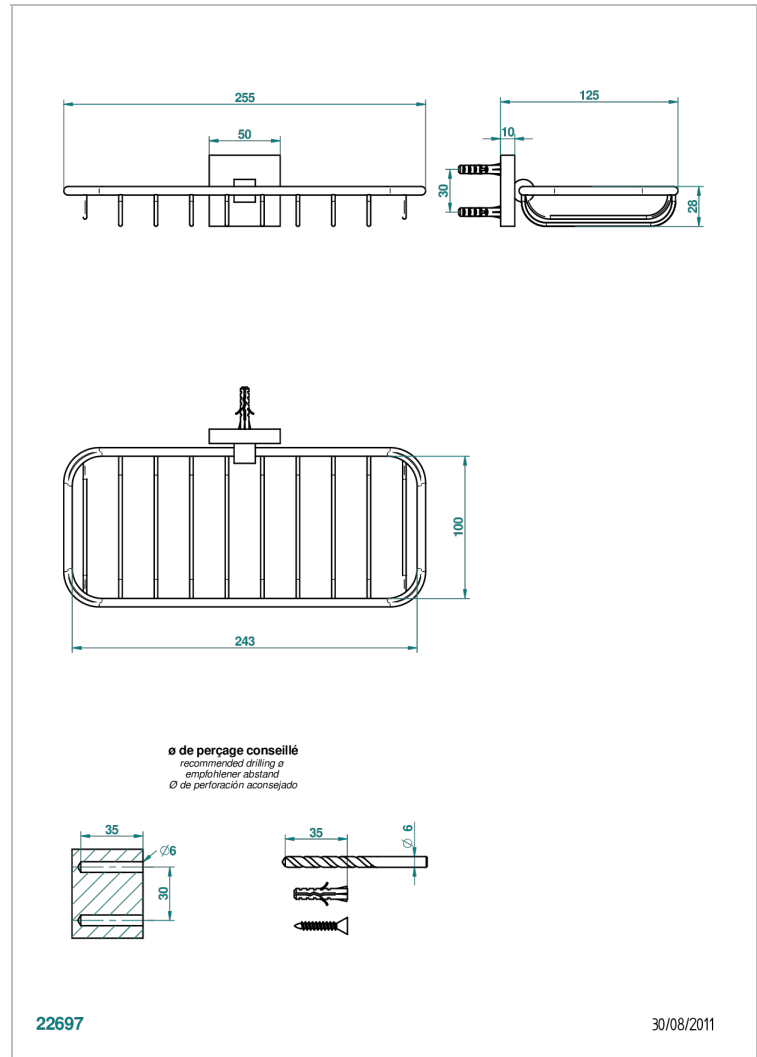

PROFIL BLACK ONYX

A6N-620A

Net soap dish

THG[®]
PARIS

CHARACTERISTIC

- Profil Black Onyx
- Net soap dish

AVAILABLE FINITIONS

Antique nickel - H28
Black ceram - D30
Blush PVD - H62
Brass color PVD - H49
Brown bronze color PVD - F33
Gold color PVD - H52