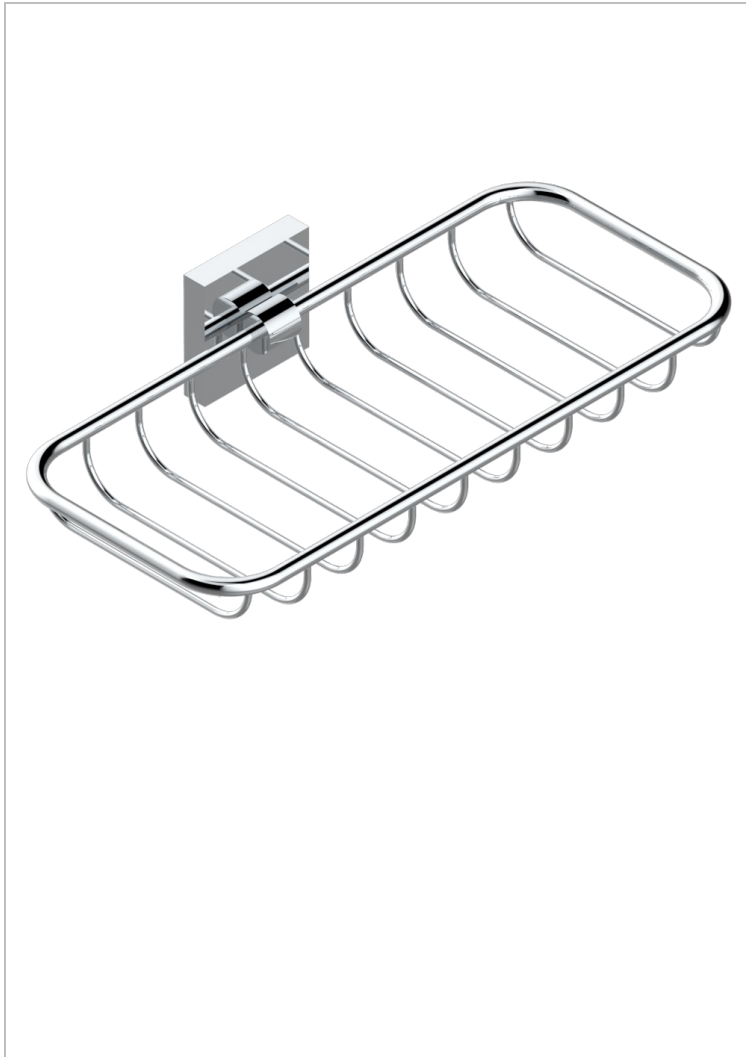

PROFIL BLACK ONYX

A6N-620A

Net soap dish

THG[®]
PARIS

CHARACTERISTIC

- Profil Black Onyx
- Net soap dish

AVAILABLE FINITIONS

Antique nickel - H28
Black ceram - D30
Blush PVD - H62
Brass color PVD - H49
Brown bronze color PVD - F33
Gold color PVD - H52

Graphite PVD - H64
Lacquered light bronze - D01
Matt Umber PVD - H67
Matt blush PVD - H60
Matt brass color PVD - H50
Matt brown bronze color PVD - F34

Matt chrome - C02
Matt gold - F07
Matt gold color PVD - H53
Matt graphite PVD - H65
Matt nickel (color finish) - C01
Matt nickel color PVD - H56

Nickel color PVD - H55
Polished chrome (color finish) - A02
Polished chrome / Polished gold (color finish) - G02
Polished gold (color finish) - F01
Polished nickel - B01
Soft gold - F30

Soft matt gold - F31
Umber PVD - H66
Varnished matt antique red copper (color finish) - H07