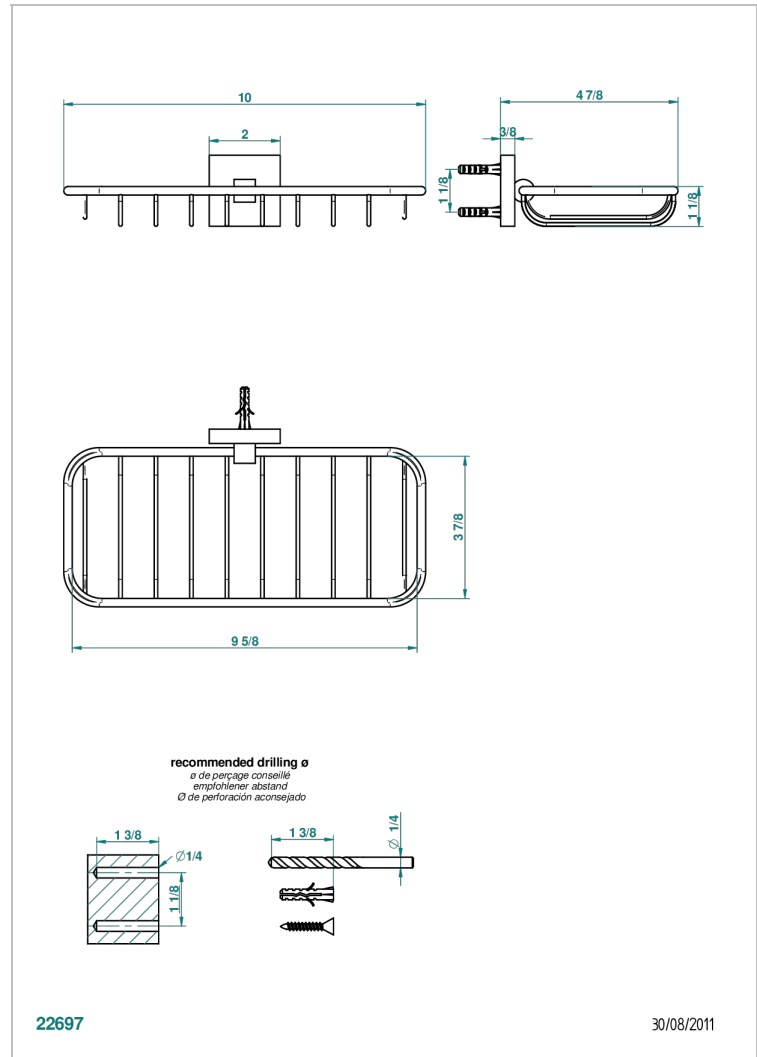

PROFIL BLACK ONYX

A6N-620A

Net soap dish

THG[®]
PARIS

CHARACTERISTIC

- Profil Black Onyx
- Net soap dish

AVAILABLE FINITIONS

Antique nickel - H28
Black ceram - D30
Blush PVD - H62
Brass color PVD - H49
Brown bronze color PVD - F33
Gold color PVD - H52