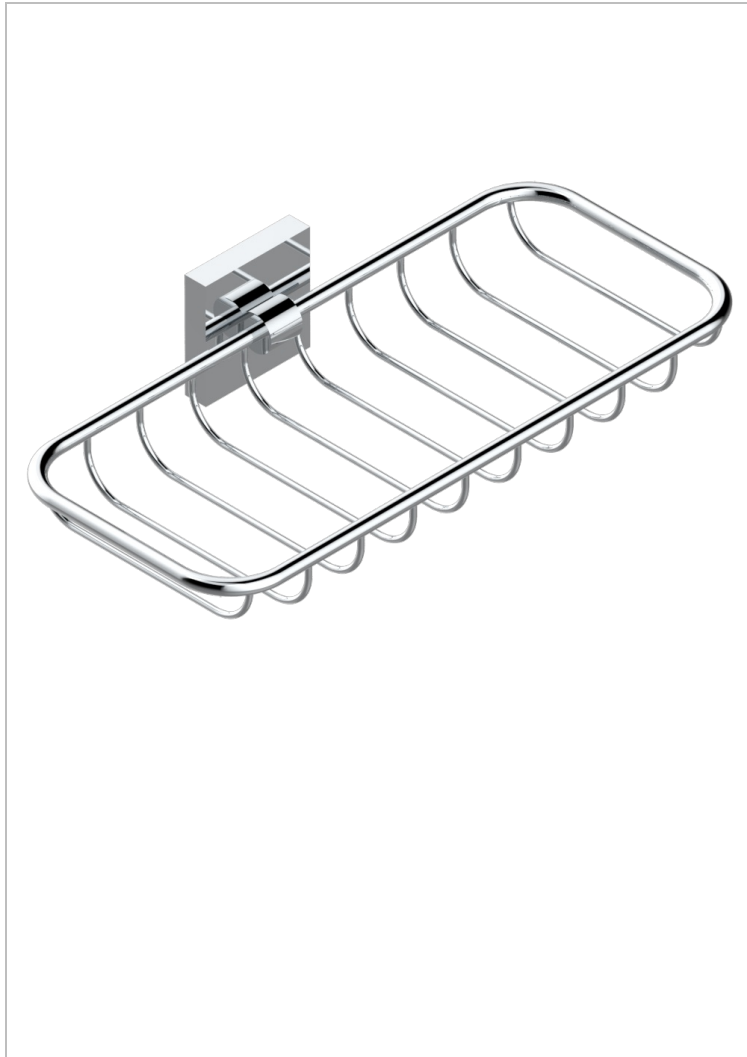

# PROFIL LALIQUE CLEAR CRYSTAL WITH LEVER HANDLES

A6H-620A

Soap basket, wall mounted 10" x 4"3/8

## CHARACTERISTIC

- Profil Lalique Clear crystal with lever handles
- Soap basket, wall mounted 10" x 4"3/8