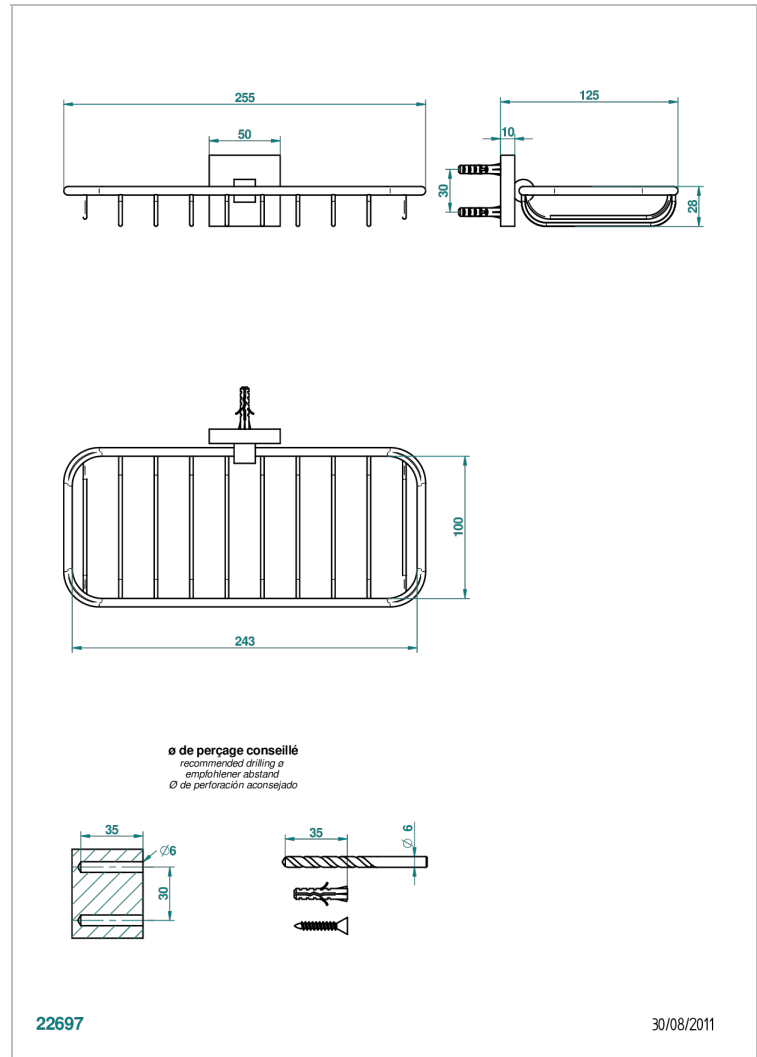

# PROFIL LALIQUE CLEAR CRYSTAL WITH LEVER HANDLES

A6H-620A

Soap basket, wall mounted 10" x 4"3/8

## CHARACTERISTIC

- Profil Lalique Clear crystal with lever handles
- Soap basket, wall mounted 10" x 4"3/8