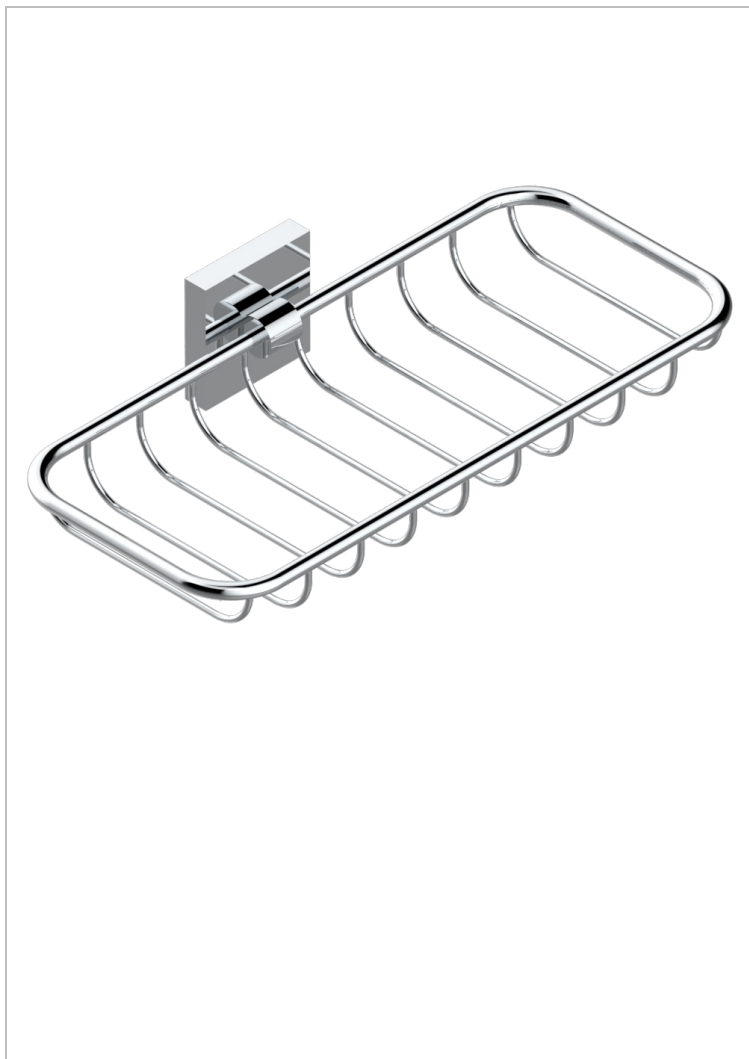

PROFIL LALIQUE CLEAR CRYSTAL WITH LEVER HANDLES

A6H-620A

Soap basket, wall mounted 10" x 4"3/8

CHARACTERISTIC

- Profil Lalique Clear crystal with lever handles
- Soap basket, wall mounted 10" x 4"3/8

AVAILABLE FINITIONS

Black ceram - D30
 Blush PVD - H62
 Brass color PVD - H49
 Brown bronze color PVD - F33
 Chrome polished - A02
 Chrome polished / gold polished - G02

Copper antique matt, coated - H07
 Gold color PVD - H52
 Gold mat - F07
 Gold polished - F01
 Graphite PVD - H64
 Light coated bronze - D01