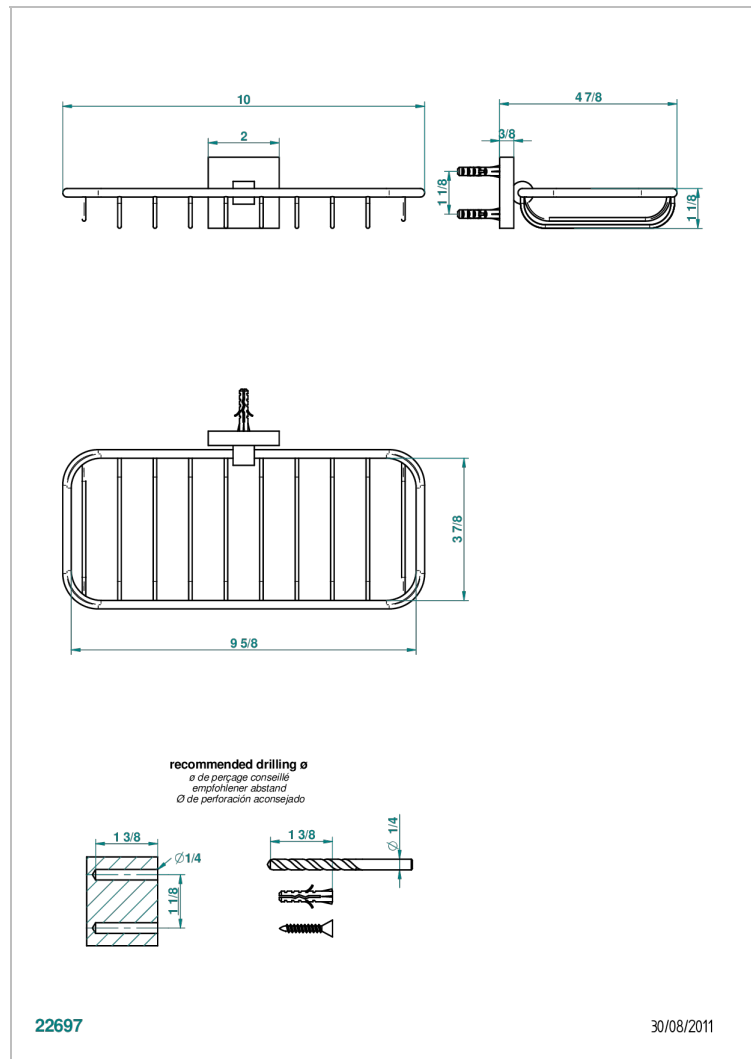

PROFIL LALIQUE CLEAR CRYSTAL WITH LEVER HANDLES

A6H-620A

Soap basket, wall mounted 10" x 4"3/8

CHARACTERISTIC

- Profil Lalique Clear crystal with lever handles
- Soap basket, wall mounted 10" x 4"3/8

AVAILABLE FINITIONS