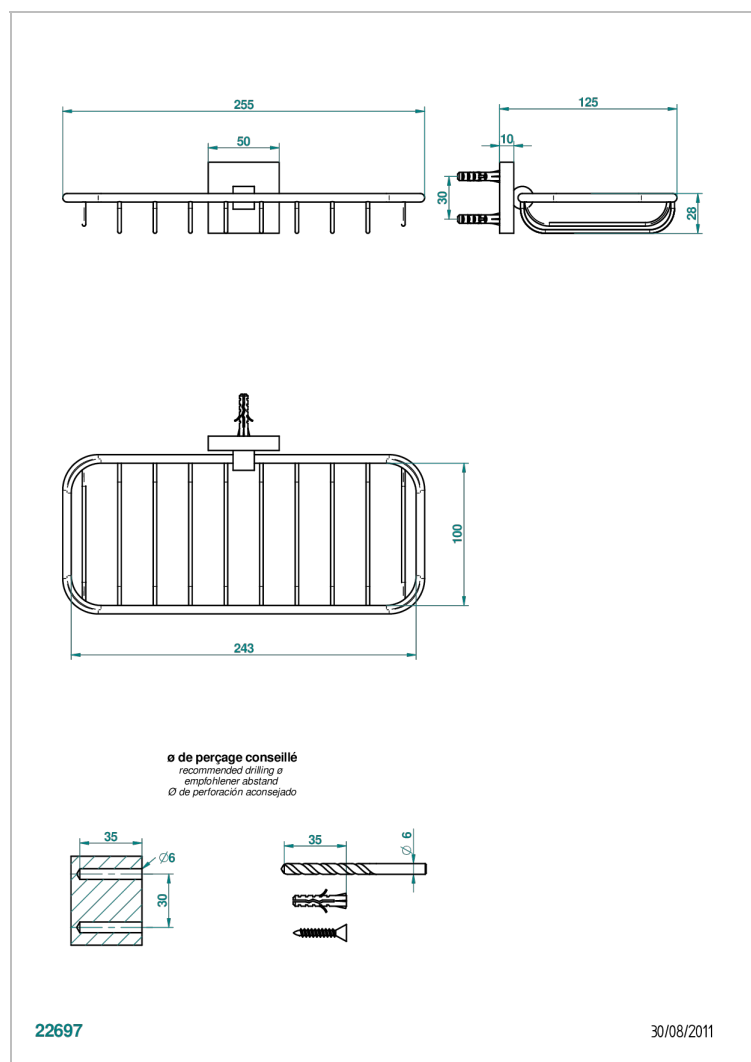

PROFIL LALIQUE CLEAR CRYSTAL WITH LEVER

A6H-620A

Net soap dish

CHARACTERISTIC

- Profil Lalique Clear crystal with lever
- Net soap dish

AVAILABLE FINITIONS

Antique nickel - H28
Black ceram - D30
Blush PVD - H62
Brass color PVD - H49
Brown bronze color PVD - F33
Gold color PVD - H52