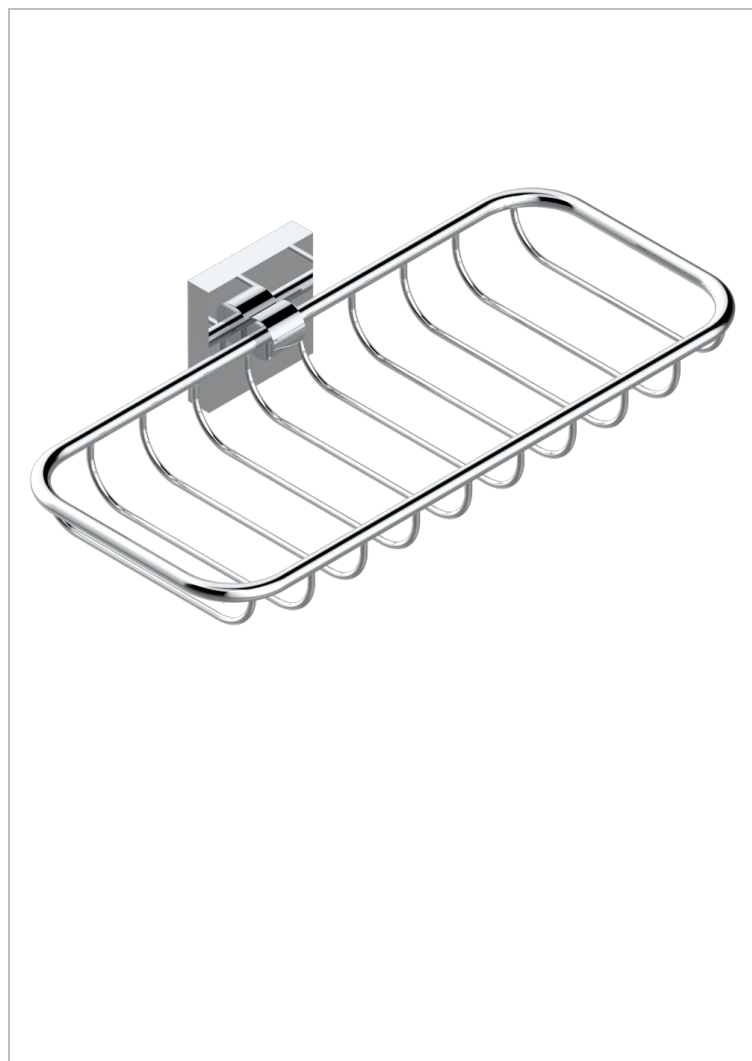

PROFIL LALIQUE CLEAR CRYSTAL WITH LEVER

A6H-620A

Net soap dish

CHARACTERISTIC

- Profil Lalique Clear crystal with lever
- Net soap dish

AVAILABLE FINITIONS

Antique nickel - H28
Black ceram - D30
Blush PVD - H62
Brass color PVD - H49
Brown bronze color PVD - F33
Gold color PVD - H52

Nickel color PVD - H55
Polished chrome (color finish) - A02
Polished chrome / Polished gold
(color finish) - G02
Polished gold (color finish) - F01
Polished nickel - B01
Soft gold - F30

Soft matt gold - F31
Umber PVD - H66
Varnished matt antique red copper
(color finish) - H07