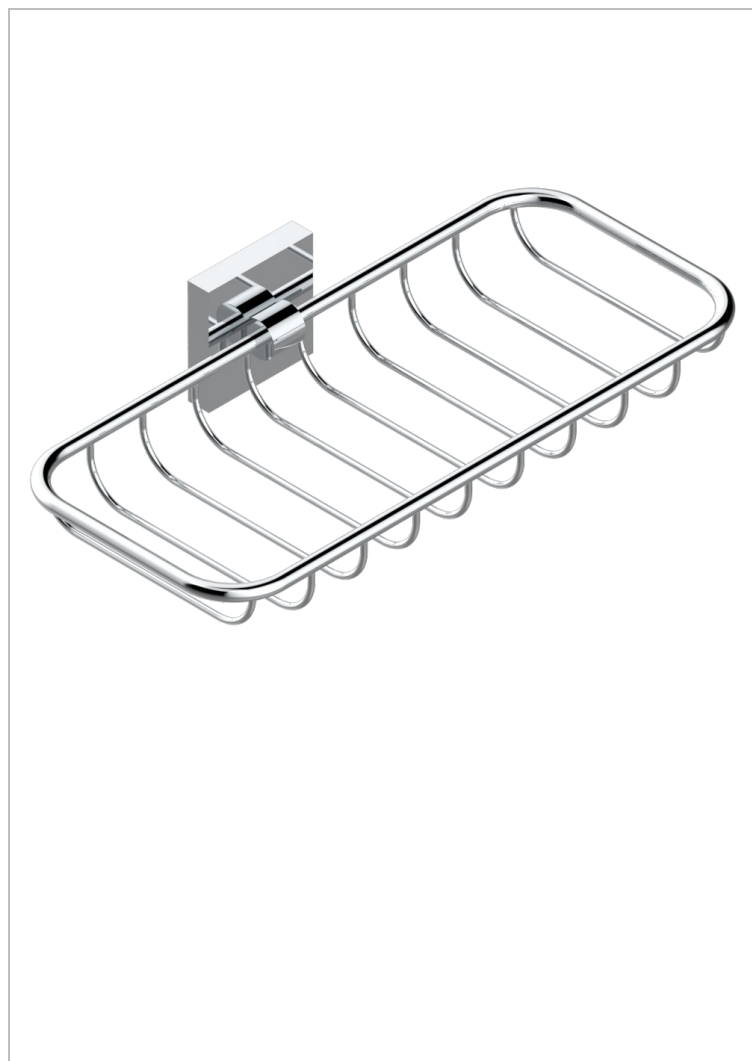

PROFIL LALIQUE CLEAR CRYSTAL WITH LEVER

A6H-620A

Net soap dish

CHARACTERISTIC

- Profil Lalique Clear crystal with lever
- Net soap dish

AVAILABLE FINITIONS

Antique nickel - H28
Black ceram - D30
Blush PVD - H62
Brass color PVD - H49
Brown bronze color PVD - F33
Gold color PVD - H52

Nickel color PVD - H55
Polished chrome (color finish) - A02
Polished chrome / Polished gold (color finish) - G02
Polished gold (color finish) - F01
Polished nickel - B01
Soft gold - F30

Soft matt gold - F31
Umber PVD - H66
Varnished matt antique red copper (color finish) - H07