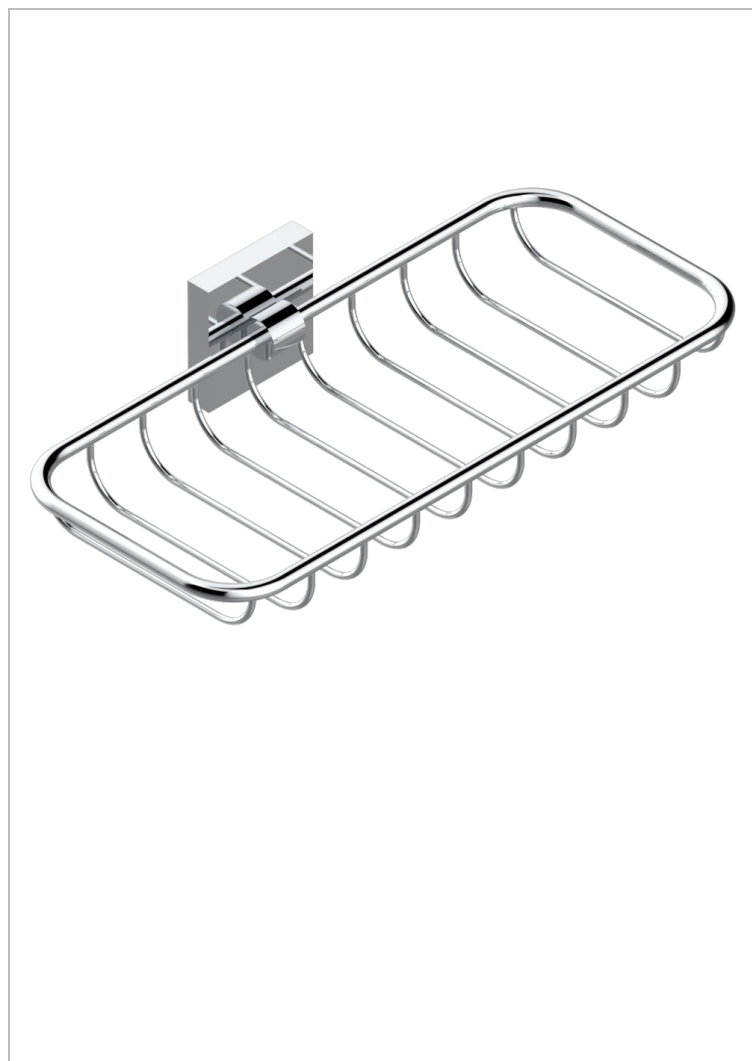

PROFIL LALIQUE CLEAR CRYSTAL WITH LEVER

A6H-620A

Net soap dish

CHARACTERISTIC

- Profil Lalique Clear crystal with lever
- Net soap dish

AVAILABLE FINITIONS

Antique nickel - H28
 Black ceram - D30
 Blush PVD - H62
 Brass color PVD - H49
 Brown bronze color PVD - F33
 Gold color PVD - H52

Graphite PVD - H64
 Lacquered light bronze - D01
 Matt Umber PVD - H67
 Matt blush PVD - H60
 Matt brass color PVD - H50
 Matt brown bronze color PVD - F34

Matt chrome - C02
 Matt gold - F07
 Matt gold color PVD - H53
 Matt graphite PVD - H65
 Matt nickel (color finish) - C01
 Matt nickel color PVD - H56

Nickel color PVD - H55
 Polished chrome (color finish) - A02
 Polished chrome / Polished gold (color finish) - G02
 Polished gold (color finish) - F01
 Polished nickel - B01
 Soft gold - F30

Soft matt gold - F31
 Umber PVD - H66
 Varnished matt antique red copper (color finish) - H07