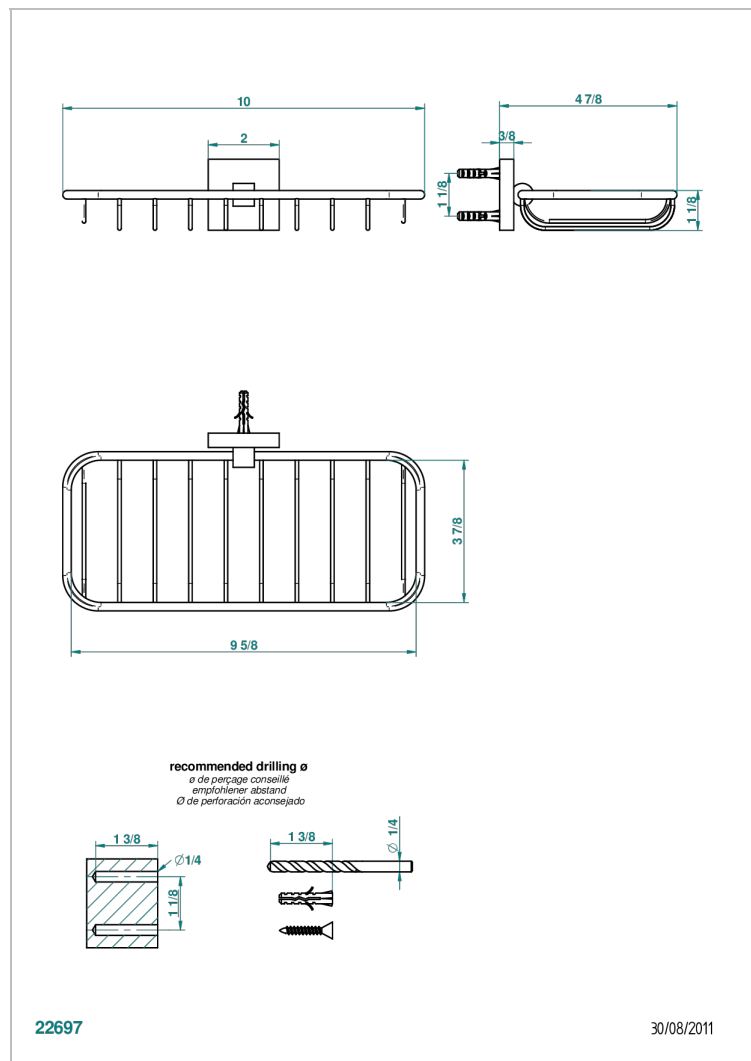

PROFIL LALIQUE CLEAR CRYSTAL WITH LEVER

A6H-620A

Net soap dish

CHARACTERISTIC

- Profil Lalique Clear crystal with lever
- Net soap dish

AVAILABLE FINITIONS

Antique nickel - H28
 Black ceram - D30
 Blush PVD - H62
 Brass color PVD - H49
 Brown bronze color PVD - F33
 Gold color PVD - H52