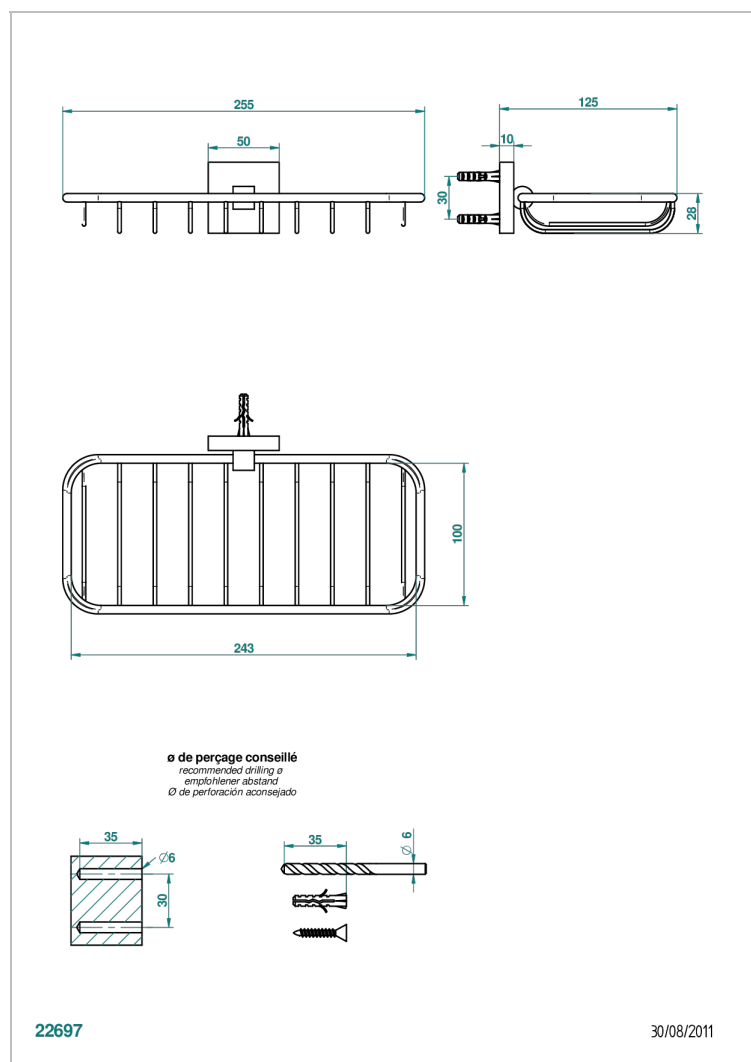

PROFIL LALIQUE CLEAR CRYSTAL

A6G-620A

Soap basket, wall mounted 10" x 4"3/8

THG[®]
PARIS

CHARACTERISTIC

- Profil Laliq Clear crystal
- Soap basket, wall mounted 10" x 4"3/8

AVAILABLE FINITIONS

Black ceram - D30
Blush PVD - H62
Brass color PVD - H49
Brown bronze color PVD - F33
Chrome polished - A02
Chrome polished / gold polished - G02