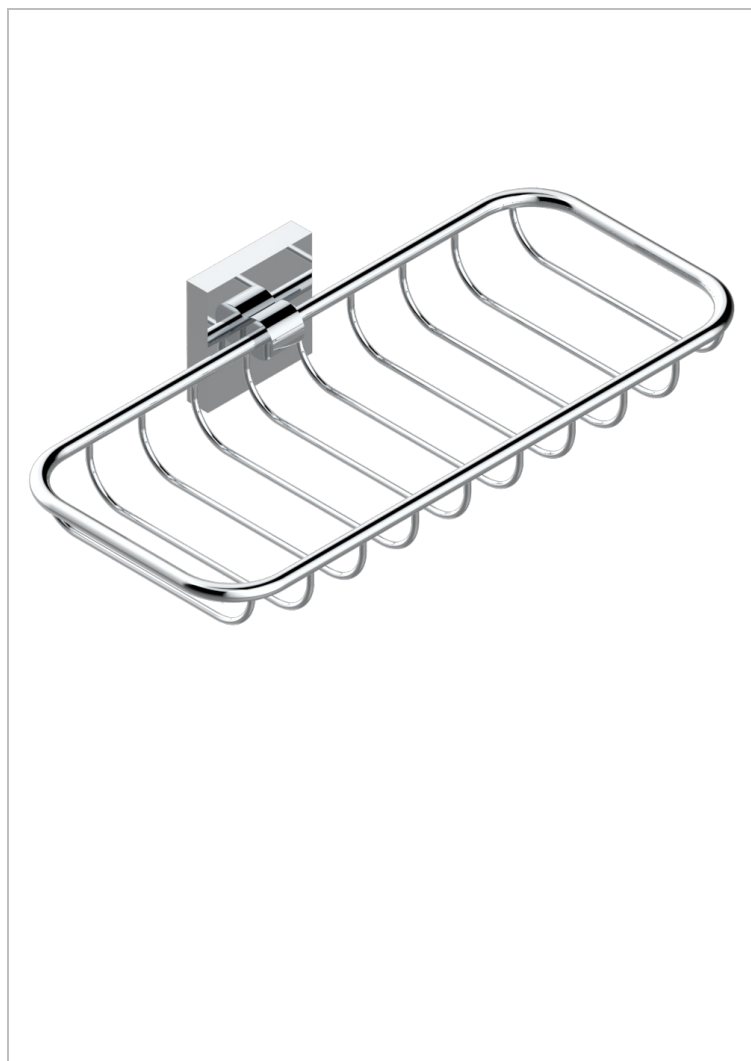

PROFIL LALIQUE CLEAR CRYSTAL

A6G-620A

Soap basket, wall mounted 10" x 4"3/8

THG[®]
PARIS

CHARACTERISTIC

- Profil Laliq Clear crystal
- Soap basket, wall mounted 10" x 4"3/8

AVAILABLE FINITIONS

Black ceram - D30
Blush PVD - H62
Brass color PVD - H49
Brown bronze color PVD - F33
Chrome polished - A02
Chrome polished / gold polished - G02

Copper antique matt, coated - H07
Gold color PVD - H52
Gold mat - F07
Gold polished - F01
Graphite PVD - H64
Light coated bronze - D01

Matt Umber PVD - H67
Matt blush PVD - H60
Matt brass color PVD - H50
Matt brown bronze color PVD - F34
Matt chrome (American satin) - C02
Matt gold color PVD - H53