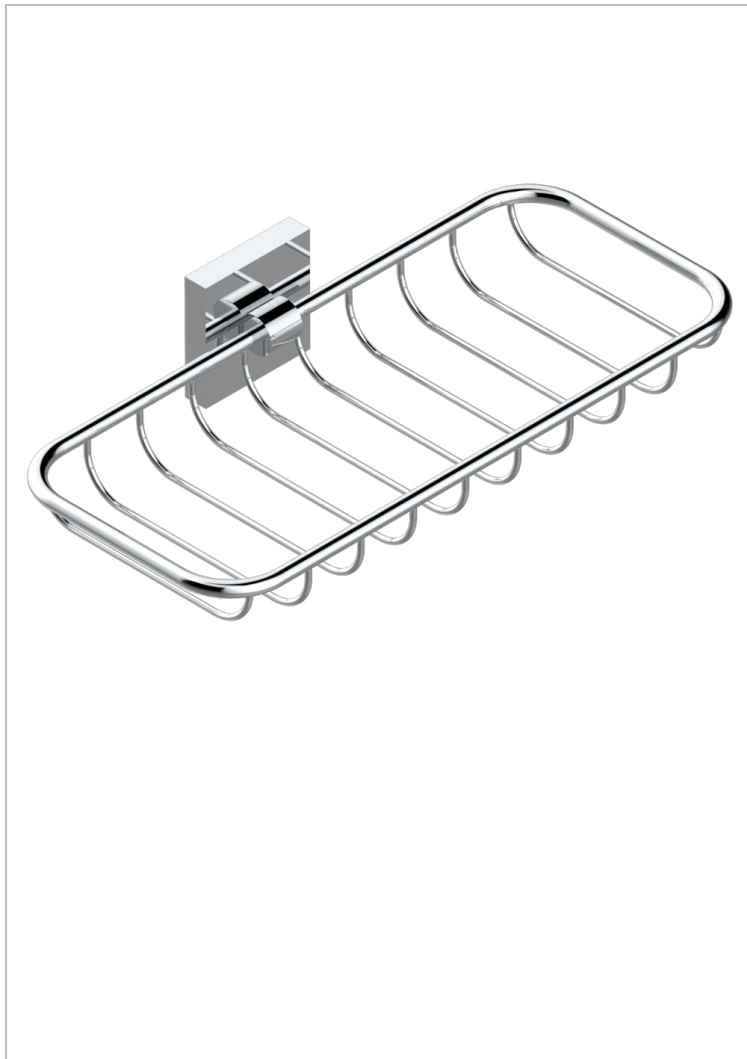

PROFIL LALIQUE CLEAR CRYSTAL

A6G-620A

Soap basket, wall mounted 10" x 4"3/8

THG[®]
PARIS

CHARACTERISTIC

- Profil Lalique Clear crystal
- Soap basket, wall mounted 10" x 4"3/8

AVAILABLE FINITIONS

Black ceram - D30
Blush PVD - H62
Brass color PVD - H49
Brown bronze color PVD - F33
Chrome polished - A02
Chrome polished / gold polished - G02

Copper antique matt, coated - H07
Gold color PVD - H52
Gold mat - F07
Gold polished - F01
Graphite PVD - H64
Light coated bronze - D01

Matt Umber PVD - H67
Matt blush PVD - H60
Matt brass color PVD - H50
Matt brown bronze color PVD - F34
Matt chrome (American satin) - C02
Matt gold color PVD - H53