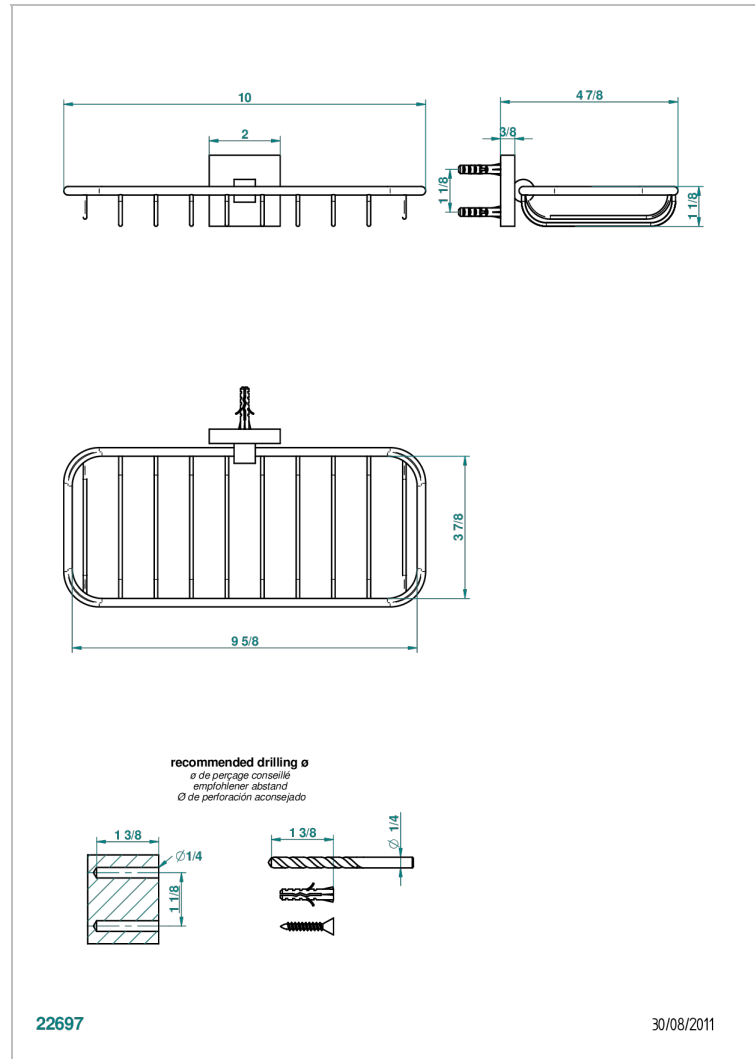

PROFIL LALIQUE CLEAR CRYSTAL

A6G-620A

Soap basket, wall mounted 10" x 4"3/8

THG[®]
PARIS

CHARACTERISTIC

- Profil Lalique Clear crystal
- Soap basket, wall mounted 10" x 4"3/8

AVAILABLE FINITIONS

Black ceram - D30
Blush PVD - H62
Brass color PVD - H49
Brown bronze color PVD - F33
Chrome polished - A02
Chrome polished / gold polished - G02