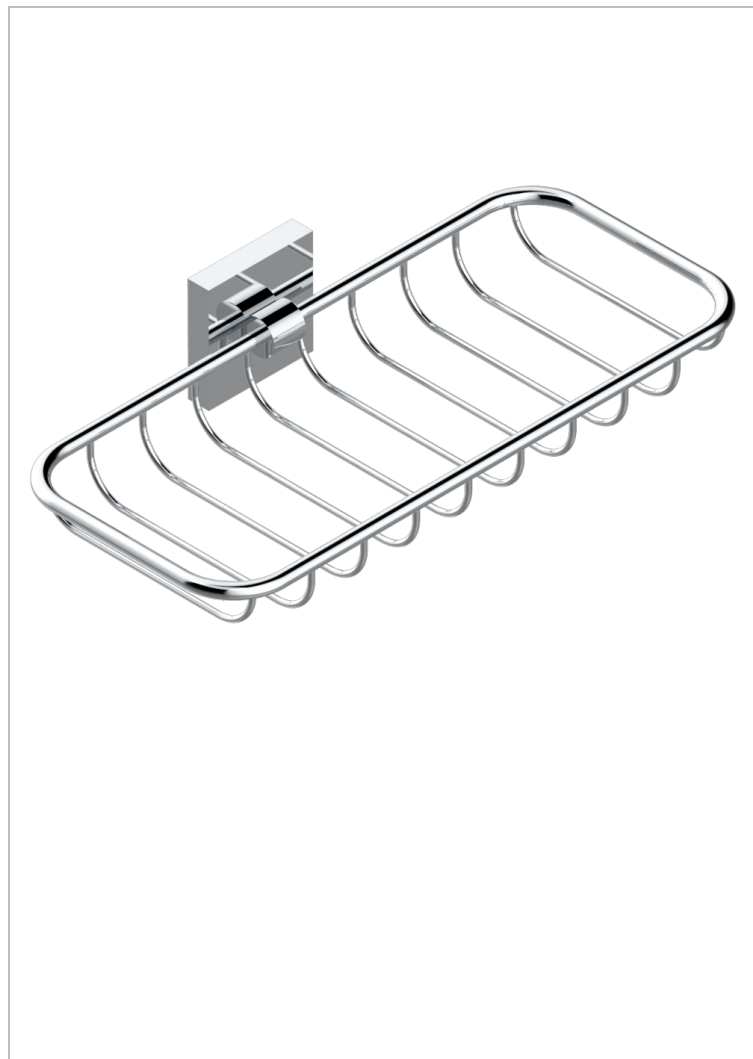

PROFIL LALIQUE CLEAR CRYSTAL

A6G-620A

Net soap dish

THG[®]
PARIS

CHARACTERISTIC

- Profil Lalique Clear crystal
- Net soap dish

AVAILABLE FINITIONS

Antique nickel - H28
Black ceram - D30
Blush PVD - H62
Brass color PVD - H49
Brown bronze color PVD - F33
Gold color PVD - H52

Graphite PVD - H64
Lacquered light bronze - D01
Matt Umber PVD - H67
Matt blush PVD - H60
Matt brass color PVD - H50
Matt brown bronze color PVD - F34

Matt chrome - C02
Matt gold - F07
Matt gold color PVD - H53
Matt graphite PVD - H65
Matt nickel (color finish) - C01
Matt nickel color PVD - H56

Nickel color PVD - H55
Polished chrome (color finish) - A02
Polished chrome / Polished gold
(color finish) - G02
Polished gold (color finish) - F01
Polished nickel - B01
Soft gold - F30

Soft matt gold - F31
Umber PVD - H66
Varnished matt antique red copper
(color finish) - H07