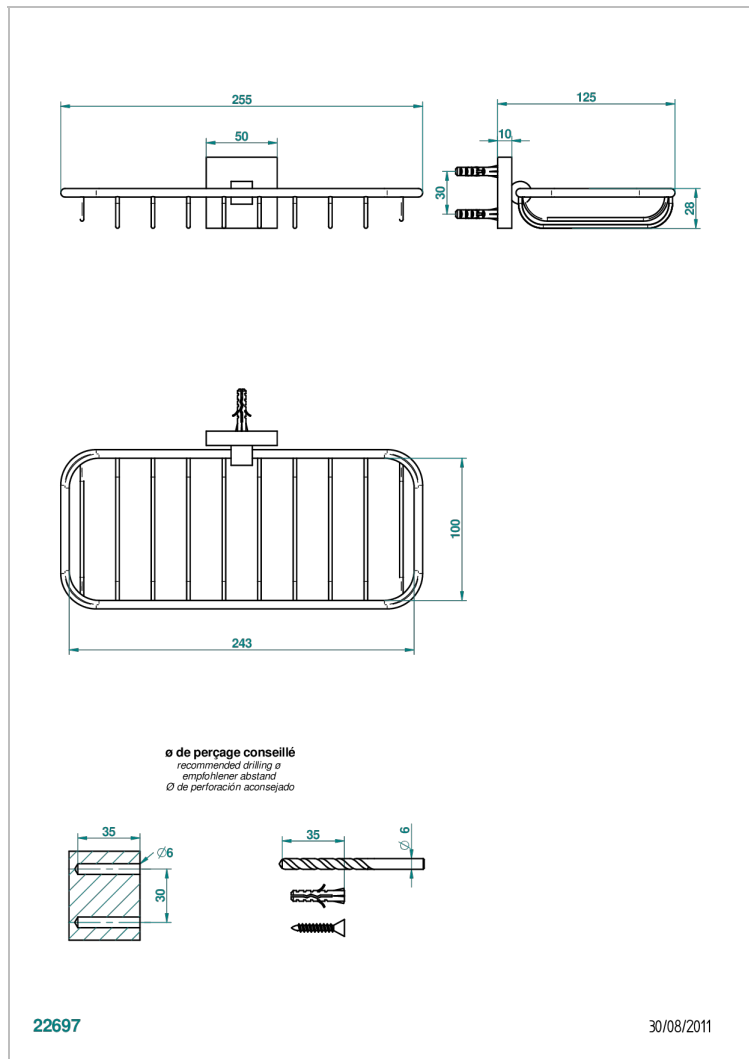

PROFIL LALIQUE CLEAR CRYSTAL

A6G-620A

Net soap dish

THG[®]
PARIS

CHARACTERISTIC

- Profil Lalique Clear crystal
- Net soap dish

AVAILABLE FINITIONS

Antique nickel - H28
Black ceram - D30
Blush PVD - H62
Brass color PVD - H49
Brown bronze color PVD - F33
Gold color PVD - H52