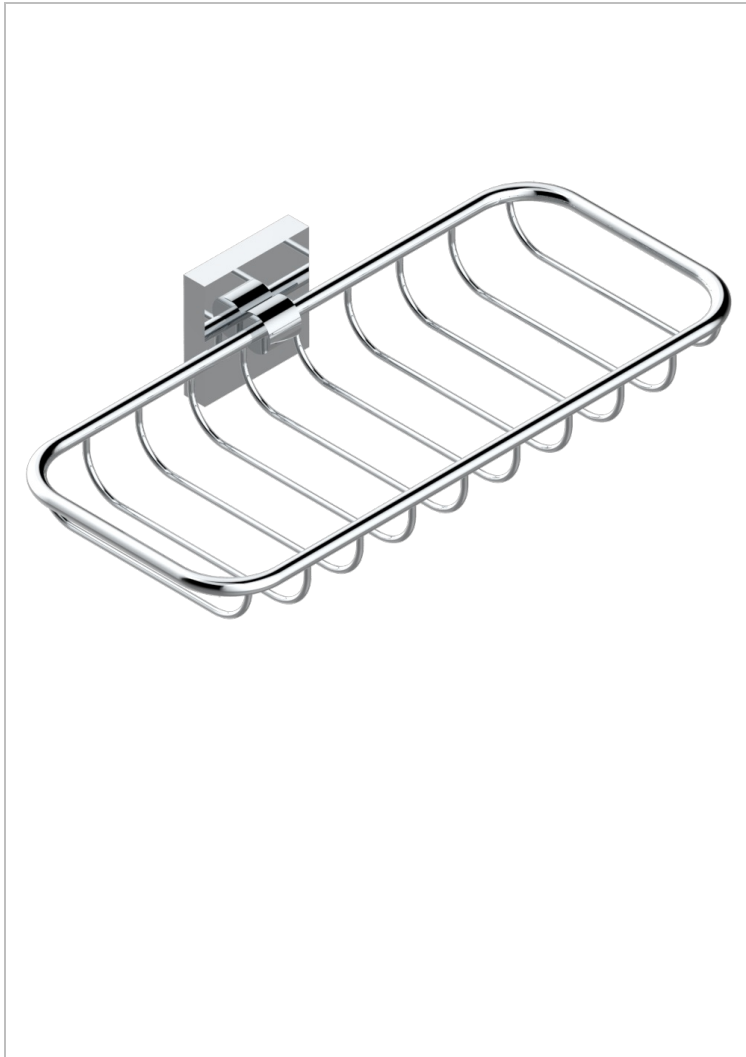

PROFIL METAL WITH LEVER

A6B-620A

Net soap dish

THG[®]
PARIS

CHARACTERISTIC

- Profil Metal with lever
- Net soap dish

AVAILABLE FINITIONS

Antique nickel - H28
Black ceram - D30
Blush PVD - H62
Brass color PVD - H49
Brown bronze color PVD - F33
Gold color PVD - H52

Graphite PVD - H64
Lacquered light bronze - D01
Matt Umber PVD - H67
Matt blush PVD - H60
Matt brass color PVD - H50
Matt brown bronze color PVD - F34

Matt chrome - C02
Matt gold - F07
Matt gold color PVD - H53
Matt graphite PVD - H65
Matt nickel (color finish) - C01
Matt nickel color PVD - H56

Nickel color PVD - H55
Polished chrome (color finish) - A02
Polished chrome / Polished gold (color finish) - G02
Polished gold (color finish) - F01
Polished nickel - B01
Soft gold - F30

Soft matt gold - F31
Umber PVD - H66
Varnished matt antique red copper (color finish) - H07