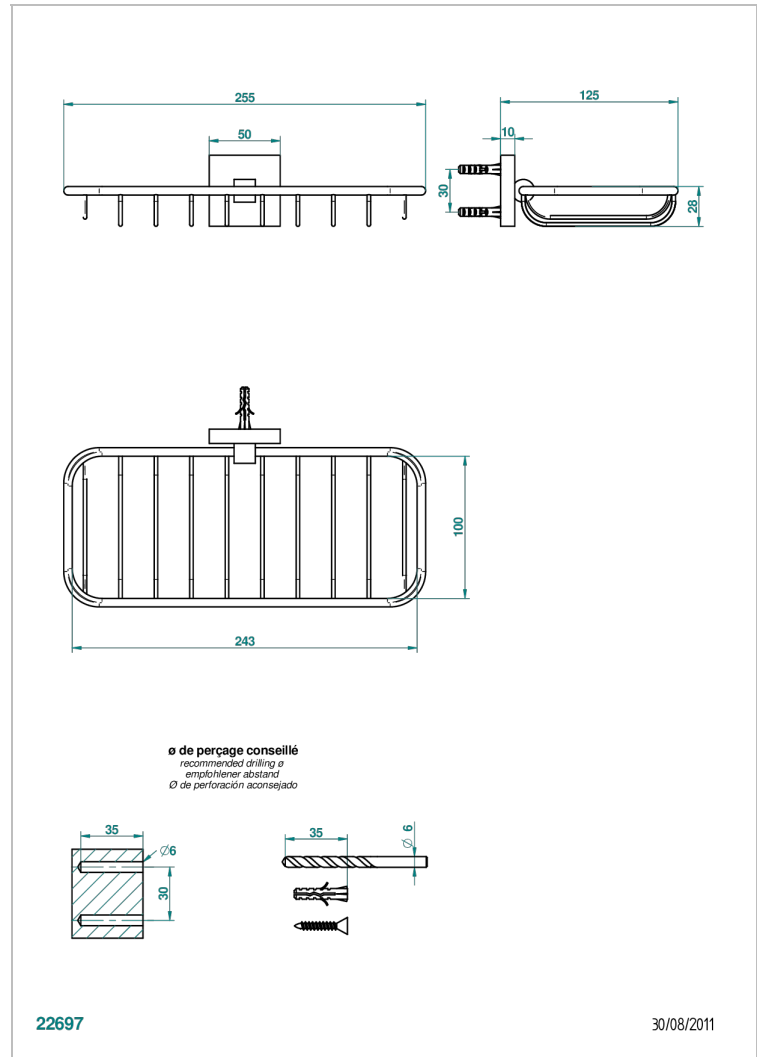

PROFIL METAL WITH LEVER

A6B-620A

Net soap dish

THG[®]
PARIS

CHARACTERISTIC

- Profil Metal with lever
- Net soap dish

AVAILABLE FINITIONS

Antique nickel - H28
Black ceram - D30
Blush PVD - H62
Brass color PVD - H49
Brown bronze color PVD - F33
Gold color PVD - H52