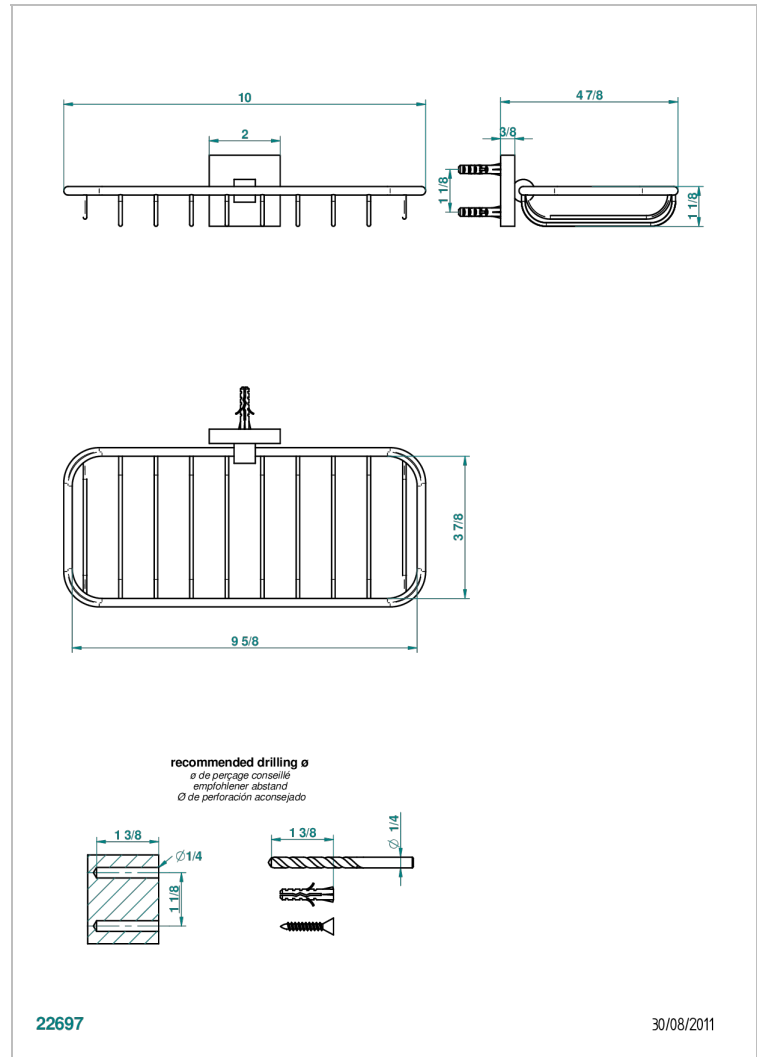

# PROFIL METAL WITH LEVER

A6B-620A

Net soap dish

THG<sup>®</sup>  
PARIS

## CHARACTERISTIC

- Profil Metal with lever
- Net soap dish