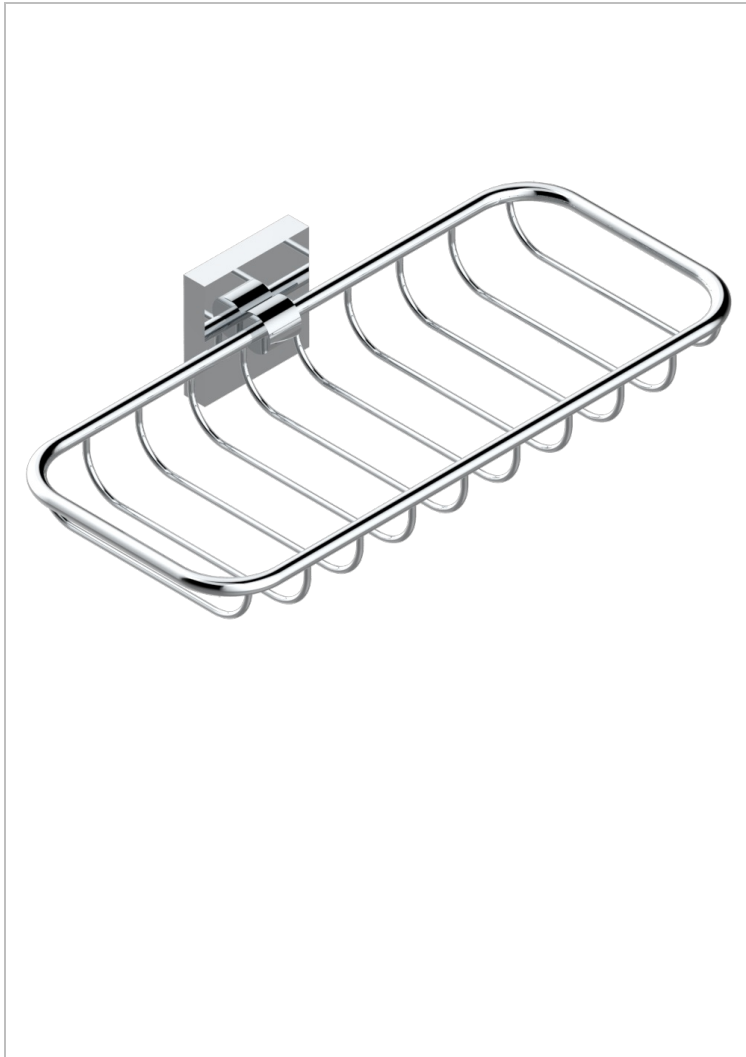

# PROFIL METAL WITH LEVER

A6B-620A

Net soap dish

THG<sup>®</sup>  
PARIS

## CHARACTERISTIC

- Profil Metal with lever
- Net soap dish