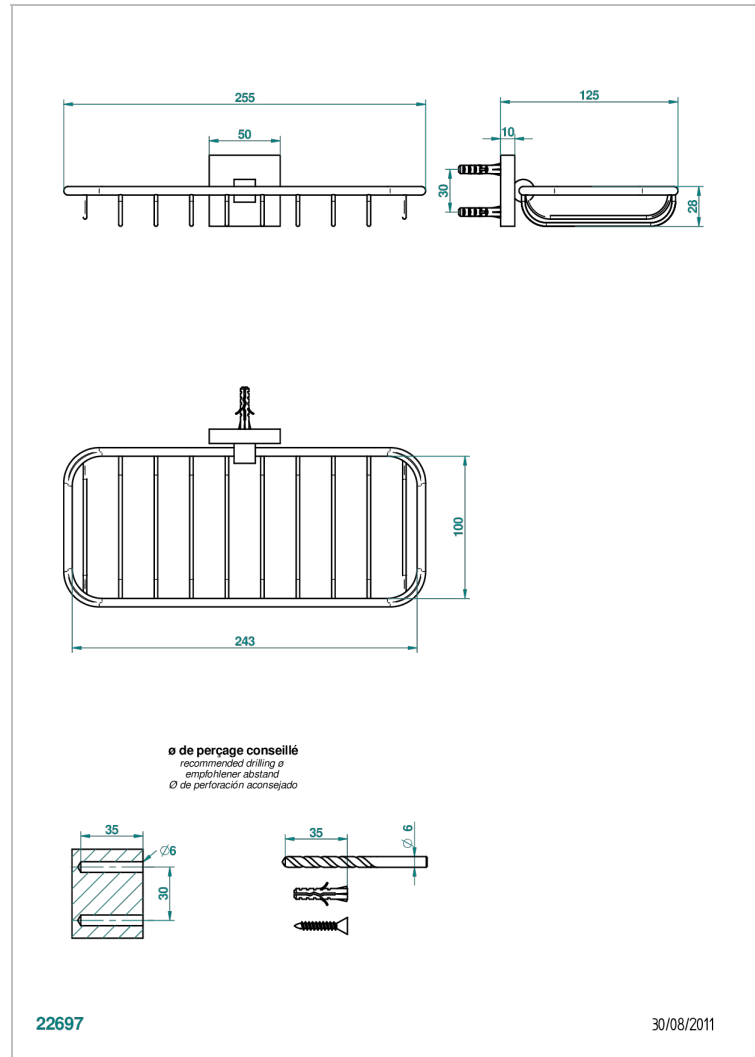

PROFIL METAL

A6A-620A

Soap basket, wall mounted 10" x 4"3/8

THG[®]
PARIS

CHARACTERISTIC

- Profil Metal
- Soap basket, wall mounted 10" x 4"3/8

AVAILABLE FINITIONS

Black ceram - D30
Blush PVD - H62
Brass color PVD - H49
Brown bronze color PVD - F33
Chrome polished - A02
Chrome polished / gold polished - G02