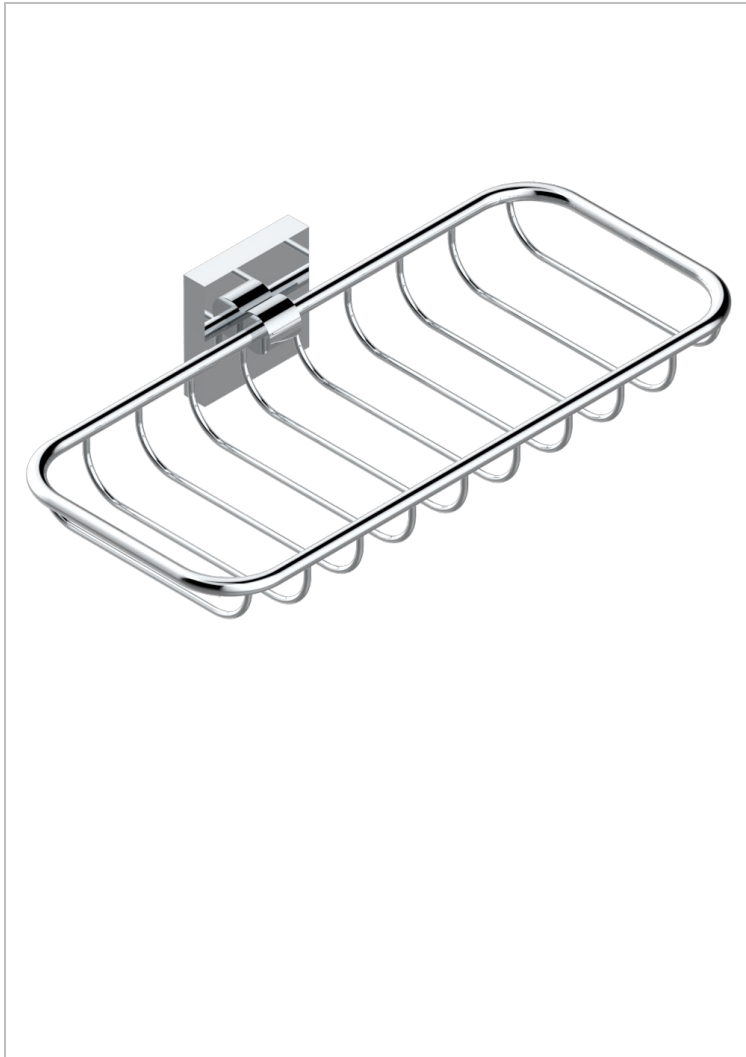

PROFIL METAL

A6A-620A

Soap basket, wall mounted 10" x 4"3/8

THG[®]
PARIS

CHARACTERISTIC

- Profil Metal
- Soap basket, wall mounted 10" x 4"3/8

AVAILABLE FINITIONS

Black ceram - D30
Blush PVD - H62
Brass color PVD - H49
Brown bronze color PVD - F33
Chrome polished - A02
Chrome polished / gold polished - G02

Copper antique matt, coated - H07
Gold color PVD - H52
Gold mat - F07
Gold polished - F01
Graphite PVD - H64
Light coated bronze - D01

Matt Umber PVD - H67
Matt blush PVD - H60
Matt brass color PVD - H50
Matt brown bronze color PVD - F34
Matt chrome (American satin) - C02
Matt gold color PVD - H53