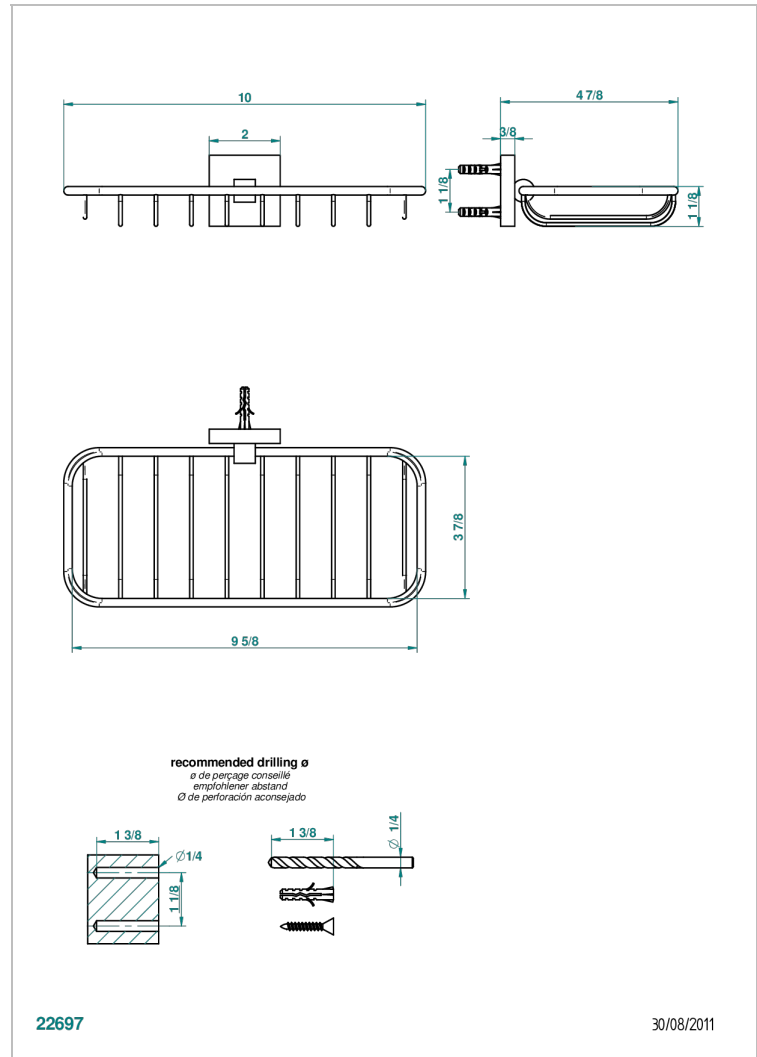

PROFIL METAL

A6A-620A

Soap basket, wall mounted 10" x 4"3/8

THG[®]
PARIS

CHARACTERISTIC

- Profil Metal
- Soap basket, wall mounted 10" x 4"3/8

AVAILABLE FINITIONS

Black ceram - D30
Blush PVD - H62
Brass color PVD - H49
Brown bronze color PVD - F33
Chrome polished - A02
Chrome polished / gold polished - G02