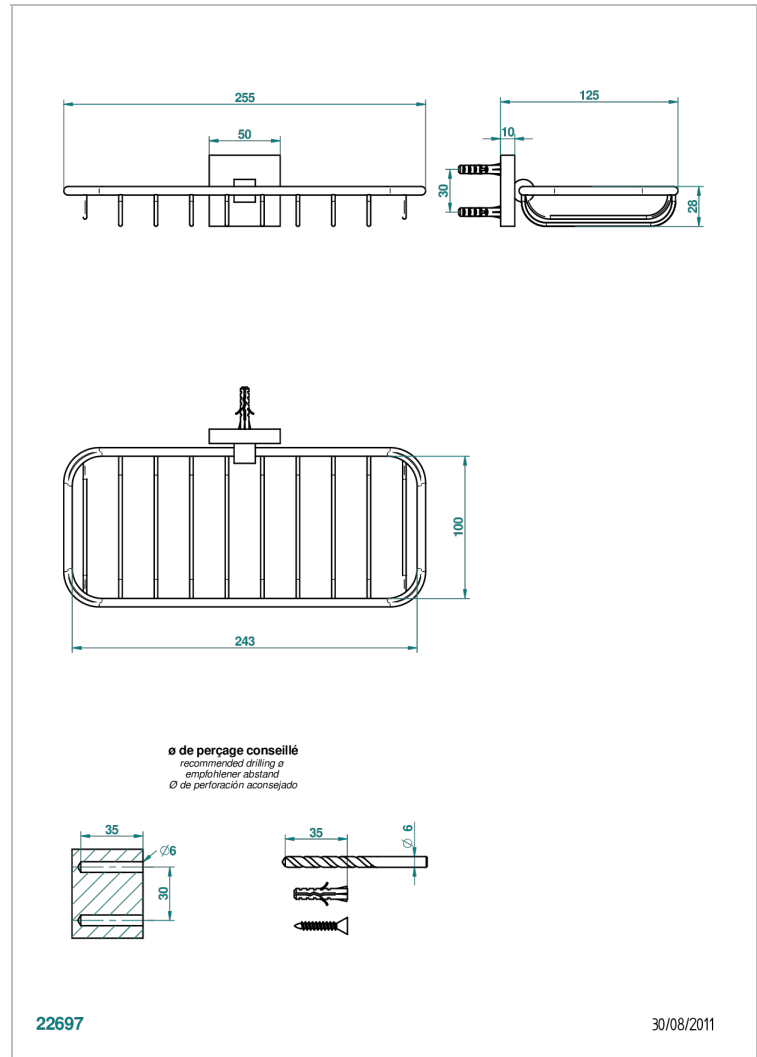

PROFIL METAL

A6A-620A

Net soap dish

THG[®]
PARIS

CHARACTERISTIC

- Profil Metal
- Net soap dish

AVAILABLE FINITIONS

Antique nickel - H28
Black ceram - D30
Blush PVD - H62
Brass color PVD - H49
Brown bronze color PVD - F33
Gold color PVD - H52