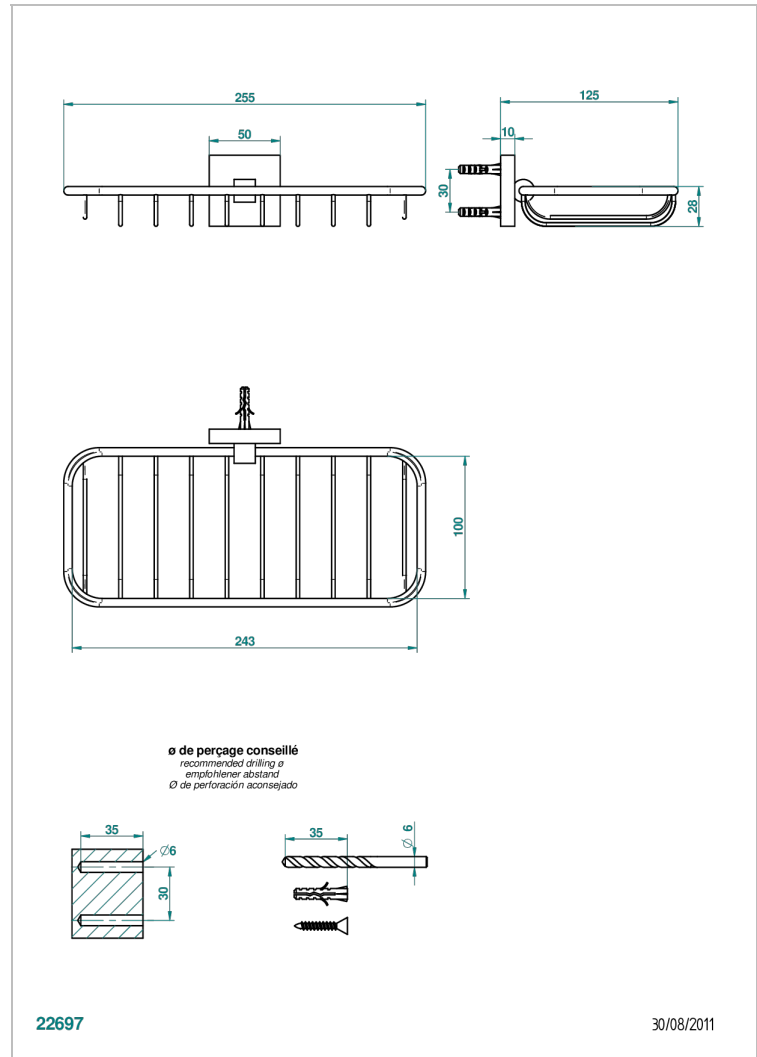

# PROFIL METAL

A6A-620A

Net soap dish

THG<sup>®</sup>  
PARIS

## CHARACTERISTIC

- Profil Metal
- Net soap dish