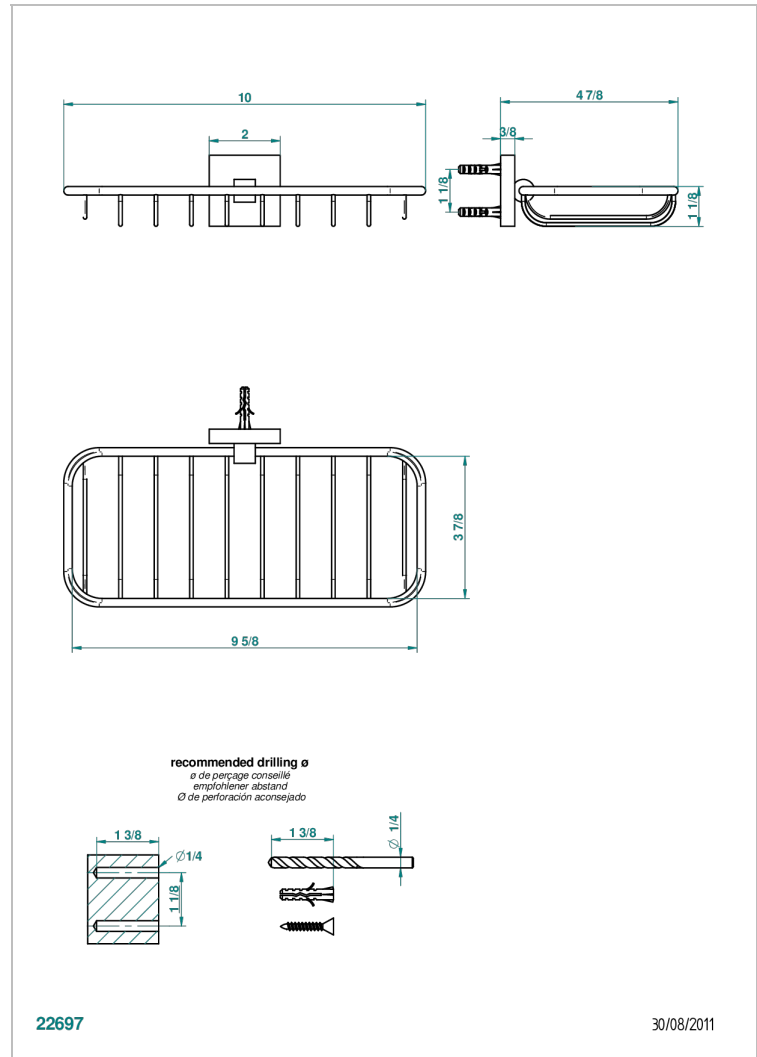

PROFIL METAL

A6A-620A

Net soap dish

THG[®]
PARIS

CHARACTERISTIC

- Profil Metal
- Net soap dish

AVAILABLE FINITIONS

Antique nickel - H28
Black ceram - D30
Blush PVD - H62
Brass color PVD - H49
Brown bronze color PVD - F33
Gold color PVD - H52