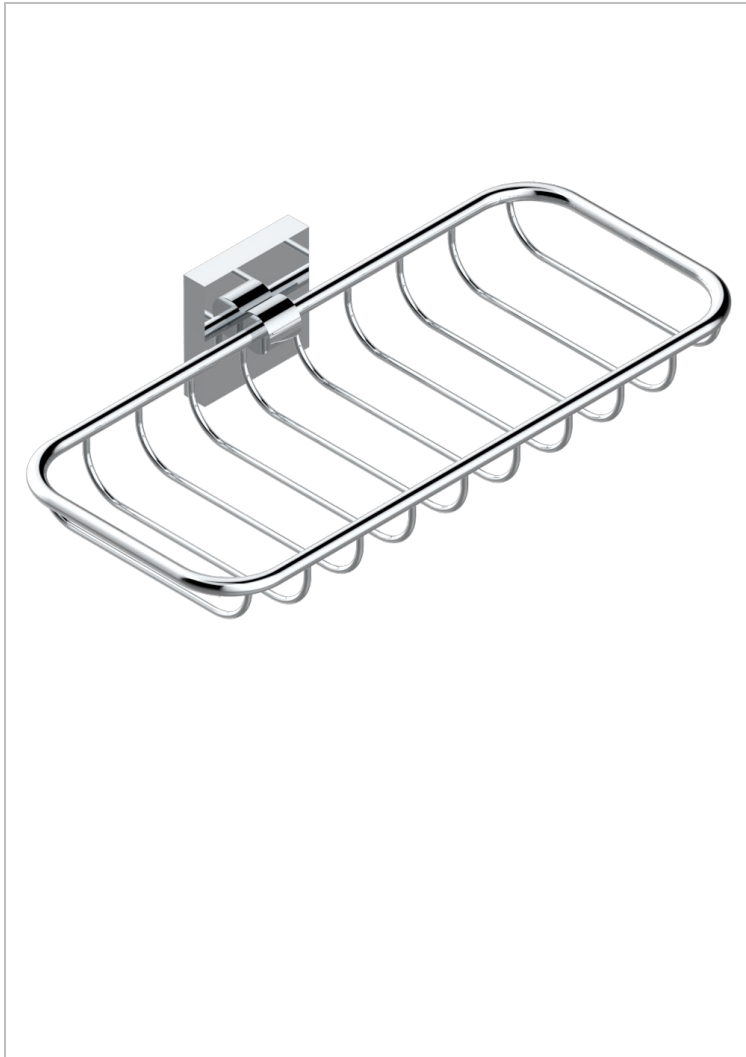

PROFIL METAL

A6A-620A

Net soap dish

THG[®]
PARIS

CHARACTERISTIC

- Profil Metal
- Net soap dish

AVAILABLE FINITIONS

Antique nickel - H28
Black ceram - D30
Blush PVD - H62
Brass color PVD - H49
Brown bronze color PVD - F33
Gold color PVD - H52

Graphite PVD - H64
Lacquered light bronze - D01
Matt Umber PVD - H67
Matt blush PVD - H60
Matt brass color PVD - H50
Matt brown bronze color PVD - F34

Matt chrome - C02
Matt gold - F07
Matt gold color PVD - H53
Matt graphite PVD - H65
Matt nickel (color finish) - C01
Matt nickel color PVD - H56

Nickel color PVD - H55
Polished chrome (color finish) - A02
Polished chrome / Polished gold (color finish) - G02
Polished gold (color finish) - F01
Polished nickel - B01
Soft gold - F30

Soft matt gold - F31
Umber PVD - H66
Varnished matt antique red copper (color finish) - H07