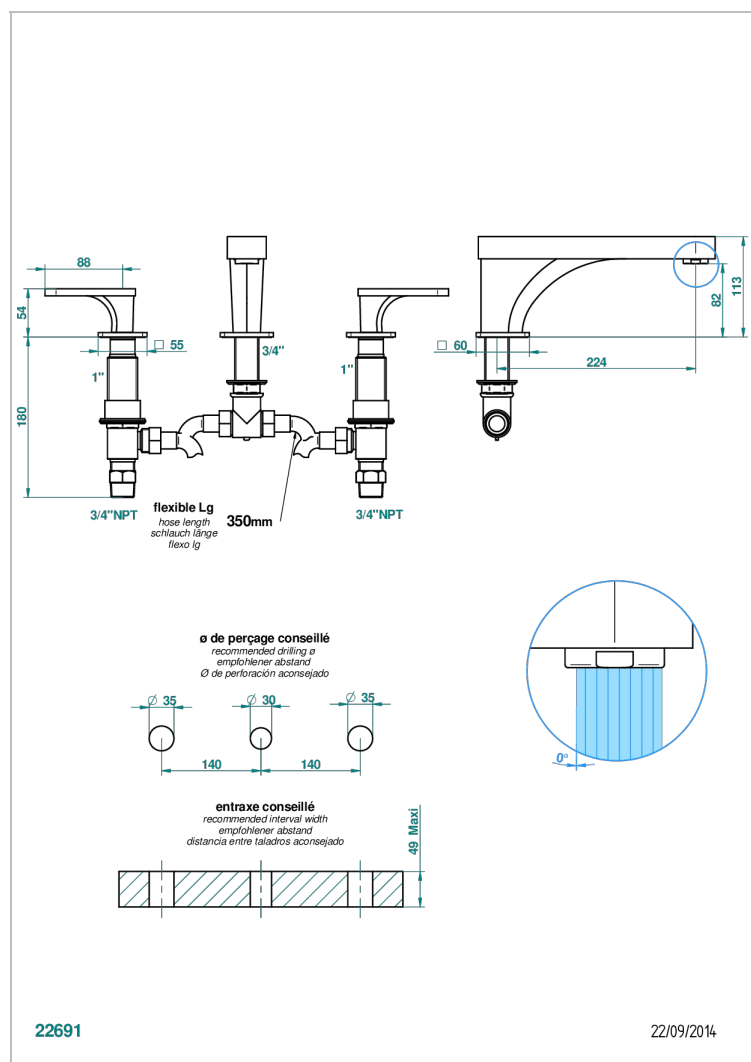

PROFIL METAL WITH LEVER HANDLES

A6B-25SGUS

Roman tub set with 3/4" valves

CHARACTERISTIC

- Profil Metal with lever handles
- Roman tub set with 3/4" valves

TECHNICAL SPECS

- Recommandé : 3 bars (max. 5 bars) - Advised : 43,5 psi (max. 72 psi)
- Bec : 35 l/min à 3 bars
- Spout : 9.26 gpm at 43.5 psi