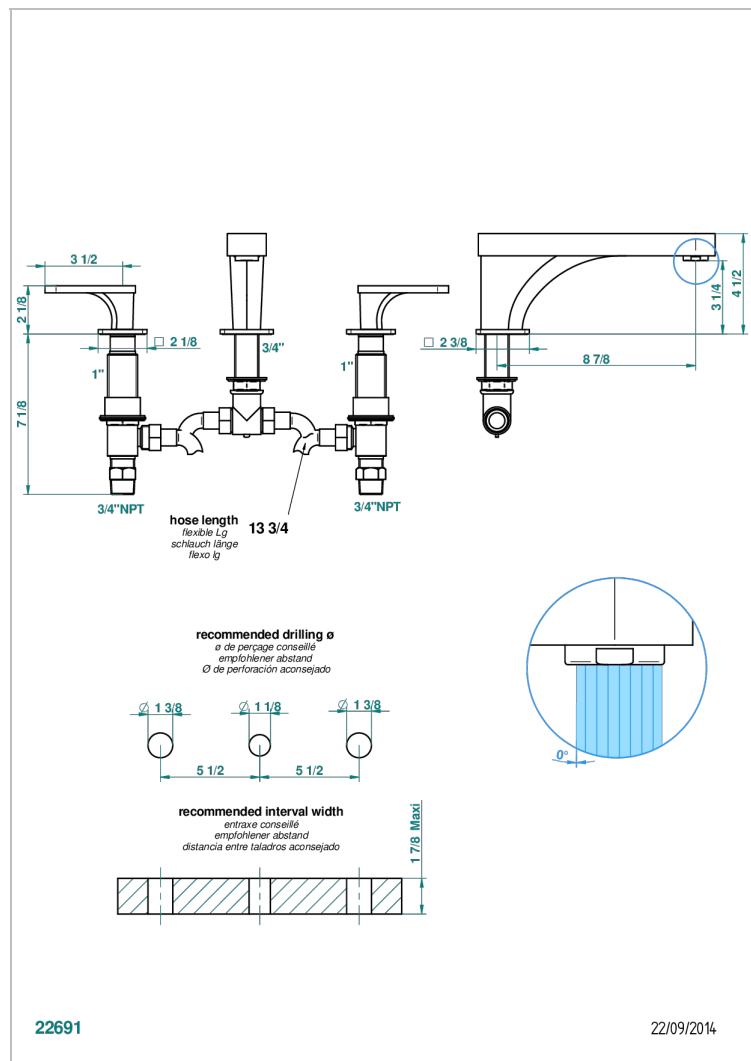

PROFIL METAL WITH LEVER HANDLES

A6B-25SGUS

Roman tub set with 3/4" valves

CHARACTERISTIC

- Profil Metal with lever handles
- Roman tub set with 3/4" valves

TECHNICAL SPECS

- Recommandé : 3 bars (max. 5 bars) - Advised : 43,5 psi (max. 72 psi)
- Bec : 35 l/min à 3 bars
- Spout : 9.26 gpm at 43.5 psi