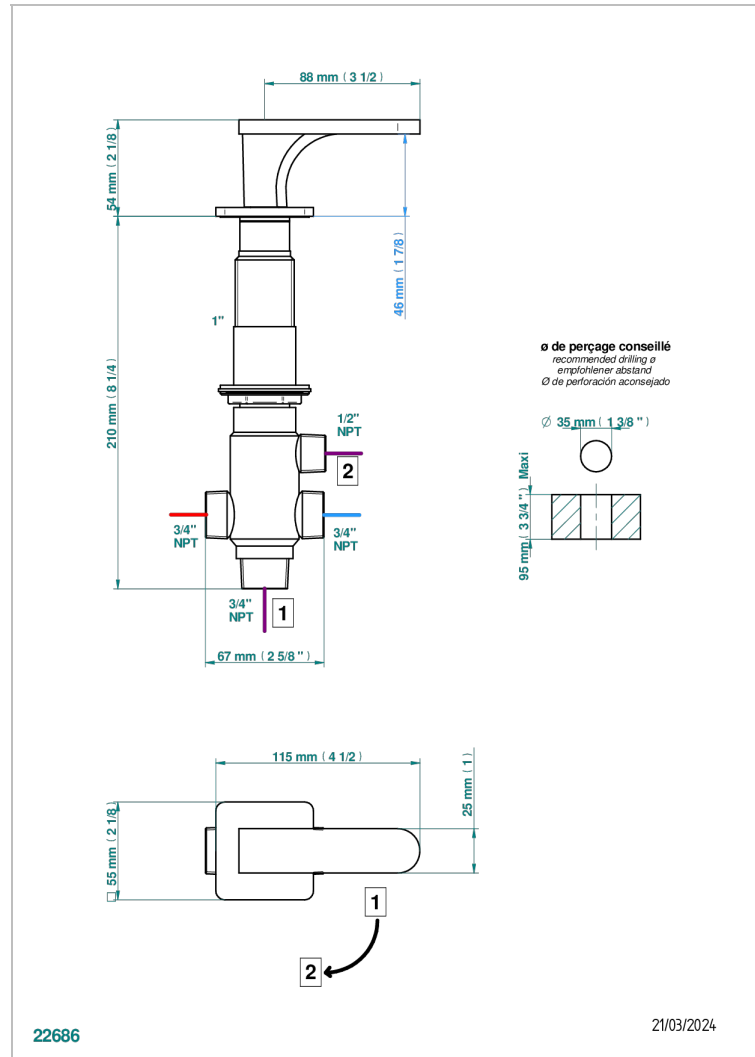

PROFIL METAL WITH LEVER

A6B-50/4/VG

Rim mounted 4 way diverter : 2 inlets and 2 outlets

CHARACTERISTIC

- Profil Metal with lever
- Rim mounted 4 way diverter : 2 inlets and 2 outlets

AVAILABLE FINITIONS

Antique nickel - H28
Black ceram - D30
Blush PVD - H62
Brass color PVD - H49
Brown bronze color PVD - F33
Gold color PVD - H52