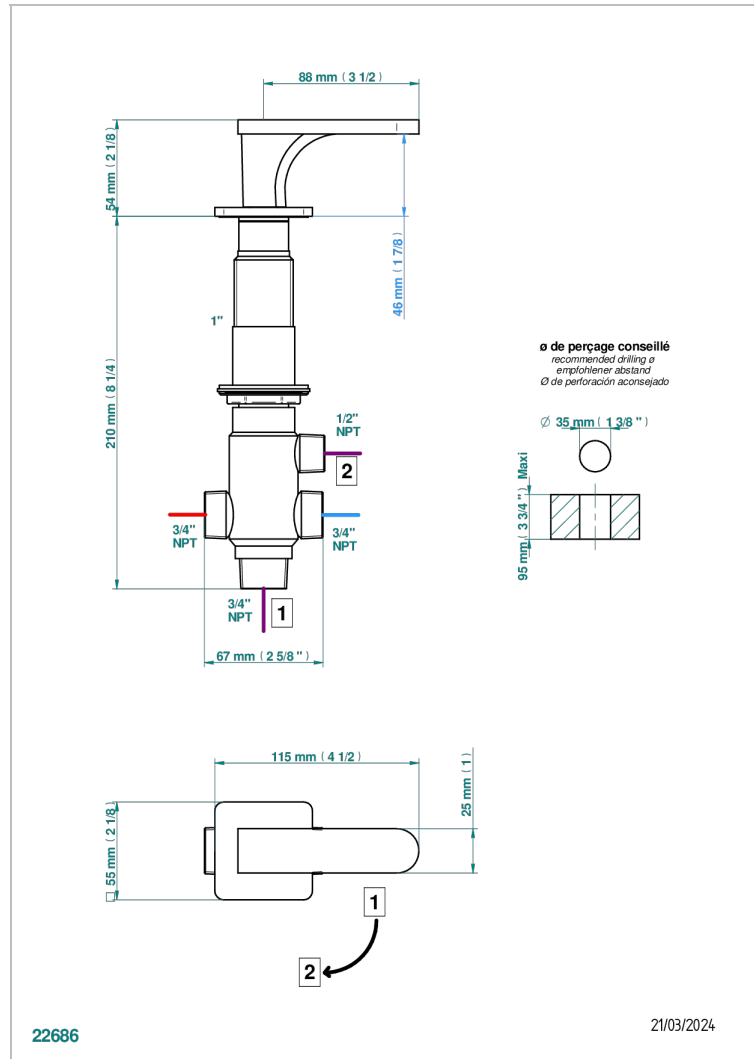

# PROFIL METAL WITH LEVER HANDLES

A6B-504VGUS

2-function deck diverter with trim

## CHARACTERISTIC

- Profil Metal with lever handles
- 2-function deck diverter with trim